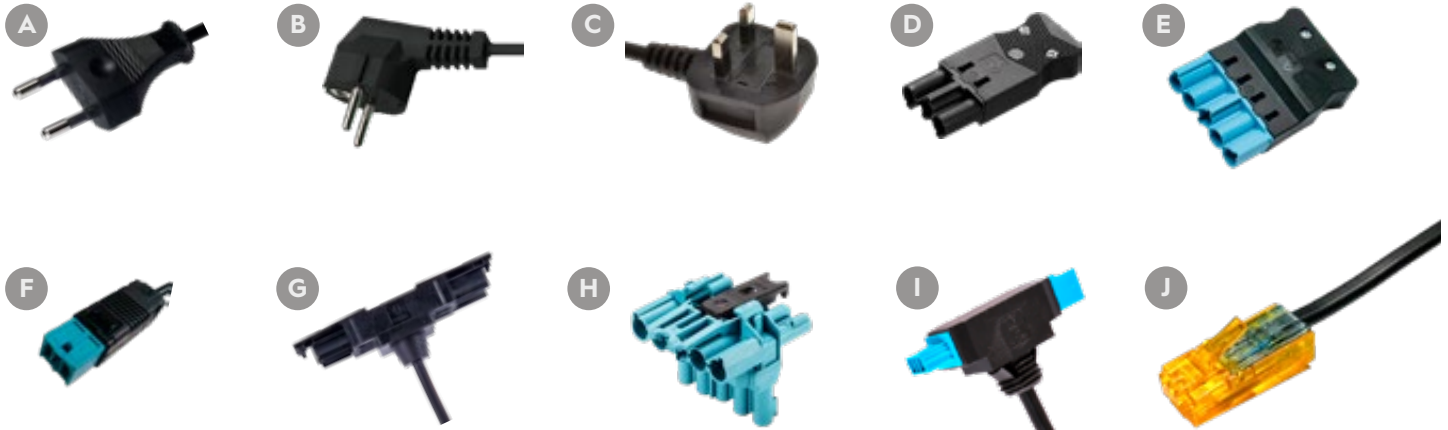

DIMENSIONS

OPTIONAL PLUG & PLAY CABLES

Description	Class	Length	Item code	Length	Item code	Length	Item code
A Euro plug incl. cable	II	0.3 m	x	2.0 m	015203BL1200	3.0 m	x
B Schuko plug incl. cable	I	0.3 m	x	1.5 m	1C5203BLA000	3.0 m	x
C UK plug incl. cable	II	0.3 m	x	2.0 m	0A5203BL1200	3.0 m	x
D GST18-3 male incl. cable 2x0.75mm ²	II	0.3 m	455203BL0000	2.0 m	x	3.0 m	455203BL1500
D GST18-3 male incl. cable 3x0.75mm ²	I	0.3 m	4A5203BL0000	2.0 m	x	3.0 m	4A5203BL1500
E 1-10V/Dali GST18-5 male incl. cable 4x0.75mm ²	II	0.3 m	655203BL0000	2.0 m	x	3.0 m	655203BL1500
E 1-10V/Dali GST18-5 male incl. cable 5x0.75mm ²	I	0.3 m	6A5203BL0000	2.0 m	x	3.0 m	6A5203BL1500
F 1-10V/Dali BST14i male incl. cable	III	0.5 m	095203BL0000	2.0 m	x	3.0 m	095203BL1500
G GST18-3 T-splitter male incl. cable	II	0.2 m	459203BL0000	2.0 m	x	3.0 m	x
G GST18-3 T-splitter male incl. cable	I	0.2 m	4A9203BL0000	2.0 m	x	3.0 m	x
H GST18-5 T-splitter male	I / II	x	659203BU0000	2.0 m	x	3.0 m	x
I 1-10V/Dali BST14i T-splitter male incl. cable	III	0.2 m	099203BL0000	2.0 m	x	3.0 m	x
J LV plug to RJ45 plug	III	0.2 m	675205BL0000	2.0 m	x	3.0 m	x