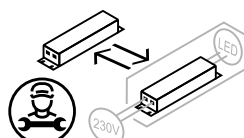

Cortina 2L 595x595/620x620 LV

SPECIFICATIONS

Item code	595x595 mm (XX=C3), 620x620 mm (XX=C2) see item specifications
Colour	Ceiling plate: Matt white RAL 9016
Beam angle (FWHM)	Diffuser 80°
UGR (4H8H 70/50/20)	<19
Fixture material	Housing: Steel / Lens: Polycarbonate / Diffuser: PMMA
Environment	Indoor
IK rate	IK03
Operating temperature (Ta)	-20°C / +45°C ¹
Safety marks	EN60598 / EN62031 / EN 62471
EMC compliance	EN55015
Colour consistency (SDCM)	MacAdam step 3
Warranty	7 years * (within the European Union and the countries of the Free Trade Association for products delivered after 1 May 2015)
Energy class	These products contains a light source of energy efficiency class F (3000K) / E (4000K)

This luminaire contains built-in LED lamps. There are no exchangeable parts inside the luminaire. EU 874/2012

¹ In applications with a flat roof (fi. car showrooms) the temperatures may exceed 45°C. Please ask our sales office for a special driver.