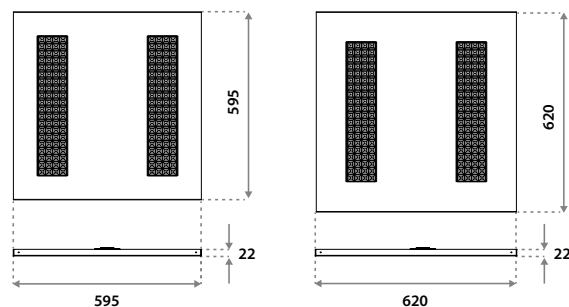

All values are measured at 230V (+/- 7%). *Dimensions single carton Linessa 620x620 = 630x622x80 mm

CHOOSE YOUR LUMEN OUTPUT

Item	mA	W	Lumen Output		Lumen / Watt		UGR chrome		Driver types			mA	Lm	Driver types		
			3000K	4000K	3000K	4000K	3000K	4000K	No dim	1-10V&Push	Dali			2700-6500k	Dali	Casambi
Special request	350	16,6	2350	2450	142	148	12,6	12,8	127570	125421	127576	2x350	2450	x	x	
Standard	500	23,8	3300	3450	139	145	13,8	14,0	127570	125421	127576	2x500	3450	DL562/A	DL562/A-C	
Special request	600	28,6	3950	4100	138	143	14,4	14,6	127480N	125421	127490	2x600	4100	On request	On request	
Standard	700	33,6	4550	4750	135	141	14,9	15,1	127480N	125421	127490	2x700	4750	On request	On request	
Special request	900	43,5	5800	6000	133	138	15,8	15,9	122204	On request	ECO560A	2x900	6000	On request	On request	
Special request	1050	51,0	6500	6750	127	132	16,2	16,3	122204	On request	ECO560A	2x1050	6750	On request	On request	

DIMENSIONS