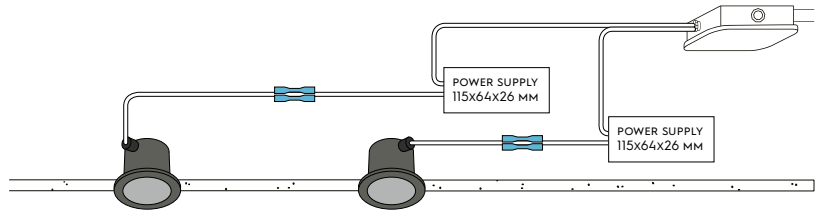

STRADA 68 IP65 LV

3000K CRI97 1250LM

Downlight incl. PSU

ITEM SPECIFICATIONS (PART A)

Description	Item code WS	Extra	Input	W	Lm	Lm/W	CRI (typ.)
Strada 68 IP65 LV 3000K 1250Lm CRI97 24° No dim	85RP03XX9K02	incl. PSU	220-240V	13,8	1250	91	97
Strada 68 IP65 LV 3000K 1250Lm CRI97 24° Dali	85RP03XX9B02	incl. PSU	220-240V	13,8	1250	91	97
Strada 68 IP65 LV 3000K 1250Lm CRI97 60° No dim	85RP03XX9L02	incl. PSU	220-240V	13,8	1250	91	97
Strada 68 IP65 LV 3000K 1250Lm CRI97 60° Dali	85RP03XX9E02	incl. PSU	220-240V	13,8	1250	91	97
Strada 68 IP65 LV 3000K 1250Lm CRI97 80° No dim	85RP03XX9M02	incl. PSU	220-240V	13,8	1250	91	97
Strada 68 IP65 LV 3000K 1250Lm CRI97 80° Dali	85RP03XX9H02	incl. PSU	220-240V	13,8	1250	91	97

ITEM SPECIFICATIONS (PART B)

Description	R9	Rf	Rg	R15	UGR	Pf	Ripple	Inrush	B16A
Strada 68 IP65 LV 3000K 1250Lm CRI97 24° No dim	96	95	103	100	23.1	0.93	<3%	21A 180µS	50 pcs
Strada 68 IP65 LV 3000K 1250Lm CRI97 24° Dali	96	95	103	100	23.1	0.95	<5%	5A 50µS	50 pcs
Strada 68 IP65 LV 3000K 1250Lm CRI97 60° No dim	96	95	103	100	24.0	0.93	<3%	21A 180µS	50 pcs
Strada 68 IP65 LV 3000K 1250Lm CRI97 60° Dali	96	95	103	100	24.0	0.95	<5%	5A 50µS	50 pcs
Strada 68 IP65 LV 3000K 1250Lm CRI97 80° No dim	96	95	103	100	28.4	0.93	<3%	21A 180µS	50 pcs
Strada 68 IP65 LV 3000K 1250Lm CRI97 80° Dali	96	95	103	100	28.4	0.95	<5%	5A 50µS	50 pcs

ITEM SPECIFICATIONS (PART C)

Description	Safety class	Energy class	Weight	Dimensions single carton	Quantity per carton	Expected lifespan B10 reported (25°C)		
						L70B10	L80B10	L90B10
Strada 68 IP65 LV 3000K 1250Lm CRI97	II	F	552 gr	160x107x100 mm	18 pcs	>60.500 hrs	>60.500 hrs	>60.500 hrs

All values are measured at 230V (+/- 7%)