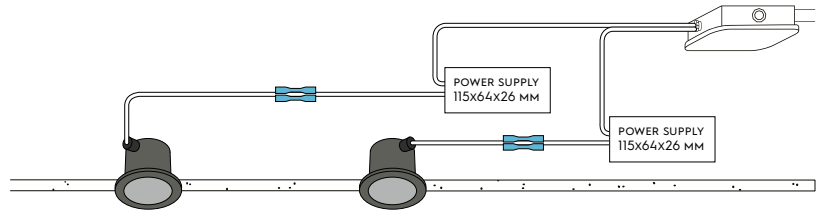

STRADA 68 IP65 LV-HE

3000K CRI82 1725LM

Downlight incl. PSU

ITEM SPECIFICATIONS (PART A)

Description	Item code WS	Extra	Input	W	Lm	Lm/W	CRI (typ.)
Strada 68 IP65 LV-HE 3000K 1725Lm CRI82 24° No dim	85SP03XX9K02	incl. PSU	220-240V	12,9	1725	134	82
Strada 68 IP65 LV-HE 3000K 1725Lm CRI82 24° Dali	85SP03XX9B02	incl. PSU	220-240V	12,9	1725	134	82
Strada 68 IP65 LV-HE 3000K 1725Lm CRI82 60° No dim	85SP03XX9L02	incl. PSU	220-240V	12,9	1725	134	82
Strada 68 IP65 LV-HE 3000K 1725Lm CRI82 60° Dali	85SP03XX9E02	incl. PSU	220-240V	12,9	1725	134	82
Strada 68 IP65 LV-HE 3000K 1725Lm CRI82 80° No dim	85SP03XX9M02	incl. PSU	220-240V	12,9	1725	134	82
Strada 68 IP65 LV-HE 3000K 1725Lm CRI82 80° Dali	85SP03XX9H02	incl. PSU	220-240V	12,9	1725	134	82

ITEM SPECIFICATIONS (PART B)

Description	R9	Rf	Rg	R15	UGR	Pf	Ripple	Inrush	B16A
Strada 68 IP65 LV-HE 3000K 1725Lm CRI82 24° No dim	89	84	97	80	24.2	0.93	<3%	21A 180µS	50 pcs
Strada 68 IP65 LV-HE 3000K 1725Lm CRI82 24° Dali	89	84	97	80	24.2	0.95	<5%	5A 50µS	50 pcs
Strada 68 IP65 LV-HE 3000K 1725Lm CRI82 60° No dim	89	84	97	80	25.1	0.93	<3%	21A 180µS	50 pcs
Strada 68 IP65 LV-HE 3000K 1725Lm CRI82 60° Dali	89	84	97	80	25.1	0.95	<5%	5A 50µS	50 pcs
Strada 68 IP65 LV-HE 3000K 1725Lm CRI82 80° No dim	89	84	97	80	29.6	0.93	<3%	21A 180µS	50 pcs
Strada 68 IP65 LV-HE 3000K 1725Lm CRI82 80° Dali	89	84	97	80	29.6	0.95	<5%	5A 50µS	50 pcs

ITEM SPECIFICATIONS (PART C)

Description	Safety class	Energy class	Weight	Dimensions single carton	Quantity per carton	Expected lifespan B10 reported (25°C)		
						L70B10	L80B10	L90B10
Strada 68 IP65 LV-HE 3000K 1725Lm CRI82	II	E	552 gr	160x107x100 mm	18 pcs	>60.500 hrs	>60.500 hrs	>60.500 hrs

All values are measured at 230V (+/- 7%)