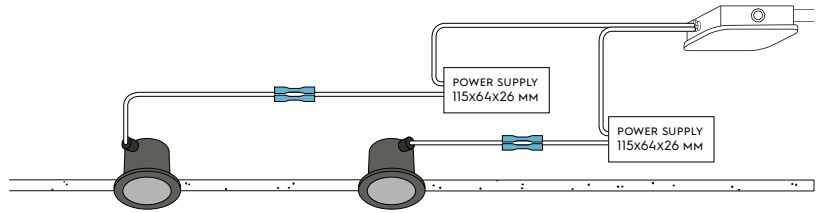

STRADA 68 IP65 LV

4000K CRI97 1350LM

Downlight incl. PSU

ITEM SPECIFICATIONS (PART A)

Description	Item code WS	Extra	Input	W	Lm	Lm/W	CRI (typ.)
Strada 68 IP65 LV 4000K 1350Lm CRI97 24° No dim	85RQ03XX9K02	incl. PSU	220-240V	13,8	1350	98	97
Strada 68 IP65 LV 4000K 1350Lm CRI97 24° Dali	85RQ03XX9B02	incl. PSU	220-240V	13,8	1350	98	97
Strada 68 IP65 LV 4000K 1350Lm CRI97 60° No dim	85RQ03XX9L02	incl. PSU	220-240V	13,8	1350	98	97
Strada 68 IP65 LV 4000K 1350Lm CRI97 60° Dali	85RQ03XX9E02	incl. PSU	220-240V	13,8	1350	98	97
Strada 68 IP65 LV 4000K 1350Lm CRI97 80° No dim	85RQ03XX9M02	incl. PSU	220-240V	13,8	1350	98	97
Strada 68 IP65 LV 4000K 1350Lm CRI97 80° Dali	85RQ03XX9H02	incl. PSU	220-240V	13,8	1350	98	97

ITEM SPECIFICATIONS (PART B)

Description	R9	Rf	Rg	R15	UGR	Pf	Ripple	Inrush	B16A
Strada 68 IP65 LV 4000K 1350Lm CRI97 24° No dim	96	95	103	100	23.4	0.93	<3%	21A 180µS	50 pcs
Strada 68 IP65 LV 4000K 1350Lm CRI97 24° Dali	96	95	103	100	23.4	0.95	<5%	5A 50µS	50 pcs
Strada 68 IP65 LV 4000K 1350Lm CRI97 60° No dim	96	95	103	100	24.2	0.93	<3%	21A 180µS	50 pcs
Strada 68 IP65 LV 4000K 1350Lm CRI97 60° Dali	96	95	103	100	24.2	0.95	<5%	5A 50µS	50 pcs
Strada 68 IP65 LV 4000K 1350Lm CRI97 80° No dim	96	95	103	100	28.7	0.93	<3%	21A 180µS	50 pcs
Strada 68 IP65 LV 4000K 1350Lm CRI97 80° Dali	96	95	103	100	28.7	0.95	<5%	5A 50µS	50 pcs

ITEM SPECIFICATIONS (PART C)

Description	Safety class	Energy class	Weight	Dimensions single carton	Quantity per carton	Expected lifespan B10 reported (25°C)		
						L70B10	L80B10	L90B10
Strada 68 IP65 LV 4000K 1350Lm CRI97	II	E	552 gr	160x107x100 mm	18 pcs	>60.500 hrs	>60.500 hrs	>60.500 hrs

All values are measured at 230V (+/- 7%)