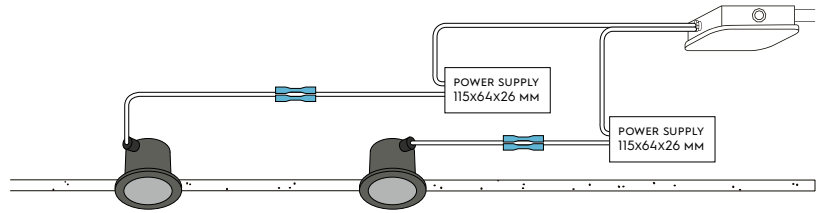

DIMENSIONS

HOLE SIZE

Using WS springs: Ø 68 mm.
Thickness ceiling 1-54 mm
& recess depth 60 mm . .

DRIVER CONNECTION

STRADA 68 IP65 LV-HE

2700K CRI82 1650LM

Downlight incl. PSU

ITEM SPECIFICATIONS (PART A)