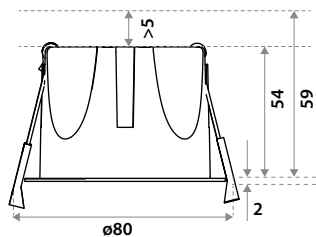

DIMENSIONS

HOLE SIZE

Using WS springs: Ø 68 mm.
Thickness ceiling 1-54 mm
& recess depth 60 mm . .

DRIVER CONNECTION

STRADA 68 IP65 LV-HE

2700K CRI82 1650LM

Downlight incl. PSU

ITEM SPECIFICATIONS (PART A)