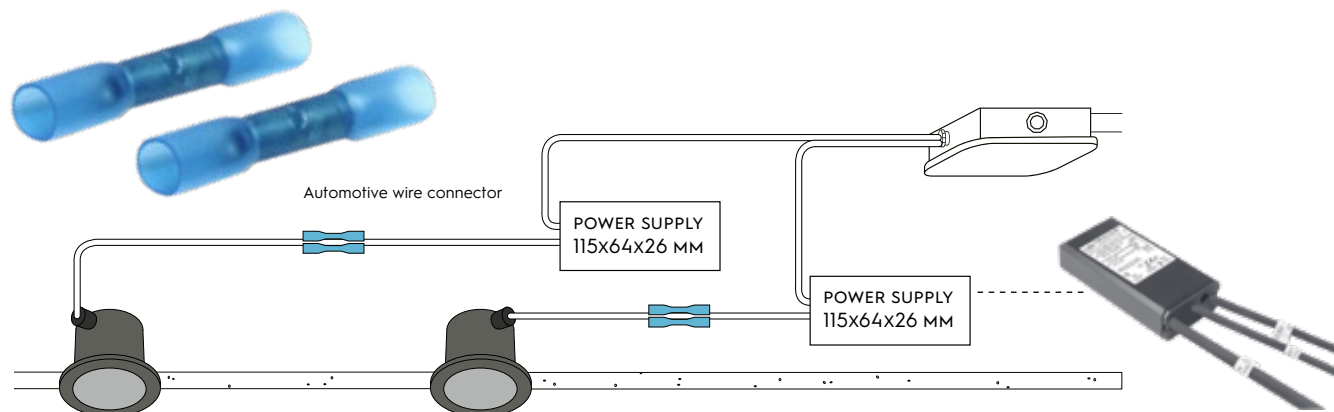

DIMENSIONS

HOLE SIZE

Using WS springs: Ø 68 mm.
Thickness ceiling 1-54 mm
& recess depth 60 mm . .

DRIVER CONNECTION

STRADA 68 IP65 LV-HE

2700K CRI82 1650LM

Downlight incl. PSU

ITEM SPECIFICATIONS (PART A)