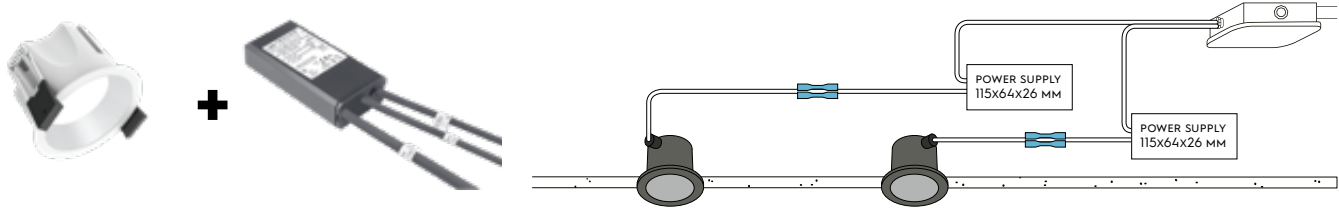

STRADA 68 IP65 LV

1800-3000K CRI97 1250LM

Downlight incl. PSU

ITEM SPECIFICATIONS (PART A)

Description	24°		60°		80°	
	Item code	UGR	Item code	UGR	Item code	UGR
	WS		WS		WS	
Strada 68 IP65 LV 1800-3000K 1250Lm CRI97 Dali	85RR03XX9B02	23.1	85RR03XX9E02	24.0	85RR03XX9H02	28.4

ITEM SPECIFICATIONS (PART B)

Description	CCT	W	Lm	Lm/W	CRI (typ.)	R9	Rf	Rg	mA	Pf	Ripple	Inrush	B16A	
Strada 68 IP65 LV 1800-3000K 1250Lm CRI97 Dali	100%	3000	13,8	1250	91	97	93	95	102	350	0.95	<5%	200mA*s	106 pcs
	50%	2500	6,9	625	90	94	90	95	105					
	25%	2200	3,4	300	88	93	94	93	105					
	10%	1800	1,4	125	89	92	97	86	110					

ITEM SPECIFICATIONS (PART C)

Description	Safety class	Energy class	Weight	Dimensions single carton	Quantity per carton	Expected lifespan B10 reported (25°C)		
						L70B10	L80B10	L90B10
Strada 68 IP65 LV 1800-3000K 1250Lm CRI97	II	G	552 gr	160x107x100 mm	18 pcs	>60.500 hrs	>60.500 hrs	>60.500 hrs

All values are measured at 230V (+/- 7%)