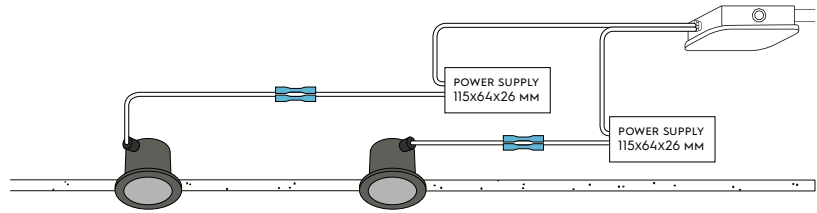

STRADA 68 IP65 LV

2700K CRI97 1150LM

Downlight incl. PSU

ITEM SPECIFICATIONS (PART A)

Description	Item code WS	Extra	Input	W	Lm	Lm/W	CRI (typ.)
Strada 68 IP65 LV 2700K 1150Lm CRI97 24° No dim	85RN03XX9K02	incl. PSU	220-240V	13,8	1150	83	97
Strada 68 IP65 LV 2700K 1150Lm CRI97 24° Dali	85RN03XX9B02	incl. PSU	220-240V	13,8	1150	83	97
Strada 68 IP65 LV 2700K 1150Lm CRI97 60° No dim	85RN03XX9L02	incl. PSU	220-240V	13,8	1150	83	97
Strada 68 IP65 LV 2700K 1150Lm CRI97 60° Dali	85RN03XX9E02	incl. PSU	220-240V	13,8	1150	83	97
Strada 68 IP65 LV 2700K 1150Lm CRI97 80° No dim	85RN03XX9M02	incl. PSU	220-240V	13,8	1150	83	97
Strada 68 IP65 LV 2700K 1150Lm CRI97 80° Dali	85RN03XX9H02	incl. PSU	220-240V	13,8	1150	83	97

ITEM SPECIFICATIONS (PART B)

Description	R9	Rf	Rg	R15	UGR	Pf	Ripple	Inrush	B16A
Strada 68 IP65 LV 2700K 1150Lm CRI97 24° No dim	93	96	103	99	22.8	0.93	<3%	21A 180µS	50 pcs
Strada 68 IP65 LV 2700K 1150Lm CRI97 24° Dali	93	96	103	99	22.8	0.95	<5%	5A 50µS	50 pcs
Strada 68 IP65 LV 2700K 1150Lm CRI97 60° No dim	93	96	103	99	23.7	0.93	<3%	21A 180µS	50 pcs
Strada 68 IP65 LV 2700K 1150Lm CRI97 60° Dali	93	96	103	99	23.7	0.95	<5%	5A 50µS	50 pcs
Strada 68 IP65 LV 2700K 1150Lm CRI97 80° No dim	93	96	103	99	28.1	0.93	<3%	21A 180µS	50 pcs
Strada 68 IP65 LV 2700K 1150Lm CRI97 80° Dali	93	96	103	99	28.1	0.95	<5%	5A 50µS	50 pcs

ITEM SPECIFICATIONS (PART C)

Description	Safety class	Energy class	Weight	Dimensions single carton	Quantity per carton	Expected lifespan B10 reported (25°C)		
						L70B10	L80B10	L90B10
Strada 68 IP65 LV 2700K 1150Lm CRI97	II	F	552 gr	160x107x100 mm	18 pcs	>60.500 hrs	>60.500 hrs	>60.500 hrs

All values are measured at 230V (+/- 7%)