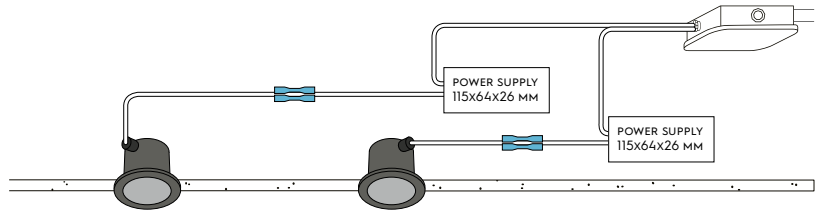

STRADA 68 IP65 LV-HE

4000K CRI82 1750LM

Downlight incl. PSU

ITEM SPECIFICATIONS (PART A)

Description	Item code WS	Extra	Input	W	Lm	Lm/W	CRI (typ.)
Strada 68 IP65 LV-HE 4000K 1750Lm CRI82 24° No dim	85SQ03XX9K02	incl. PSU	220-240V	12,9	1750	136	82
Strada 68 IP65 LV-HE 4000K 1750Lm CRI82 24° Dali	85SQ03XX9B02	incl. PSU	220-240V	12,9	1750	136	82
Strada 68 IP65 LV-HE 4000K 1750Lm CRI82 60° No dim	85SQ03XX9L02	incl. PSU	220-240V	12,9	1750	136	82
Strada 68 IP65 LV-HE 4000K 1750Lm CRI82 60° Dali	85SQ03XX9E02	incl. PSU	220-240V	12,9	1750	136	82
Strada 68 IP65 LV-HE 4000K 1750Lm CRI82 80° No dim	85SQ03XX9M02	incl. PSU	220-240V	12,9	1750	136	82
Strada 68 IP65 LV-HE 4000K 1750Lm CRI82 80° Dali	85SQ03XX9H02	incl. PSU	220-240V	12,9	1750	136	82

ITEM SPECIFICATIONS (PART B)

Description	R9	Rf	Rg	R15	UGR	Pf	Ripple	Inrush	B16A
Strada 68 IP65 LV-HE 4000K 1750Lm CRI82 24° No dim	89	84	97	79	24.3	0.93	<3%	21A 180µS	50 pcs
Strada 68 IP65 LV-HE 4000K 1750Lm CRI82 24° Dali	89	84	97	79	24.3	0.95	<5%	5A 50µS	50 pcs
Strada 68 IP65 LV-HE 4000K 1750Lm CRI82 60° No dim	89	84	97	79	25.2	0.93	<3%	21A 180µS	50 pcs
Strada 68 IP65 LV-HE 4000K 1750Lm CRI82 60° Dali	89	84	97	79	25.2	0.95	<5%	5A 50µS	50 pcs
Strada 68 IP65 LV-HE 4000K 1750Lm CRI82 80° No dim	89	84	97	79	29.6	0.93	<3%	21A 180µS	50 pcs
Strada 68 IP65 LV-HE 4000K 1750Lm CRI82 80° Dali	89	84	97	79	29.6	0.95	<5%	5A 50µS	50 pcs

ITEM SPECIFICATIONS (PART C)

Description	Safety class	Energy class	Weight	Dimensions single carton	Quantity per carton	Expected lifespan B10 reported (25°C)		
						L70B10	L80B10	L90B10
Strada 68 IP65 LV-HE 4000K 1750Lm CRI82	II	D	552 gr	160x107x100 mm	18 pcs	>60.500 hrs	>60.500 hrs	>60.500 hrs

All values are measured at 230V (+/- 7%)