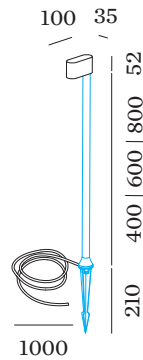

## ELECTRICAL

phase-cut dim  
 220 - 240 V  
 Total connected power 6.0 W  
 Class 1

## PHYSICAL

Length 100 mm  
 Width 35 mm  
 Height 52 mm  
 0.41 kg

<sup>a</sup> Color may deviate slightly due to production conditions.

Floor surface mounted luminaire made from die-cast aluminium; surface Anthracite Grey; powder coated; matt texture; RAL 7016; down light emission; PCB; phase-cut dim; light colour 3000 K; CRI ≥ 90; 220 - 240 V; degree of protection IP65; PCI; driver included; fixation base not included; optional ground fixation available; light source not replaceable; control gear not replaceable;