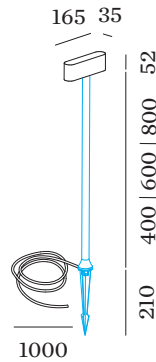

ELECTRICAL

phase-cut dim
 220 - 240 V
 Total connected power 12.0 W
 Class 1

PHYSICAL

Length 165 mm
 Width 35 mm
 Height 52 mm
 0.53 kg

^a Color may deviate slightly due to production conditions.

Floor surface mounted luminaire made from die-cast aluminium; surface Anthracite Grey; powder coated; matt texture; RAL 7016; down light emission; PCB; phase-cut dim; light colour 3000 K; CRI ≥ 90; 220 - 240 V; degree of protection IP65; PCI; driver included; fixation base not included; optional ground fixation available; light source not replaceable; control gear not replaceable;

WEVER & DUCRÉ
LIGHTING

KIOSK FLOOR 1.2

7073A4A5

FIXATION

Ground Fixation Plate

TYPE	Ø · H (MM)	ORDERCODE
KIOSK SWAM	∅80-10	9 0 0 1 9 0 1 9

POLE

POLE 400 STRAIGHT

TYPE	COLOUR	LENGTH (MM)	ORDERCODE
KIOSK	Anthracite Grey	400	9 1 0 1 0 1 A 0
KIOSK	Bronze	400	9 1 0 1 0 1 Q 0

POLE 600 STRAIGHT

TYPE	COLOUR	LENGTH (MM)	ORDERCODE
KIOSK	Anthracite Grey	600	9 1 0 1 0 2 A 0
KIOSK	Bronze	600	9 1 0 1 0 2 Q 0

POLE 800 STRAIGHT

TYPE	COLOUR	LENGTH (MM)	ORDERCODE
KIOSK	Anthracite Grey	800	9 1 0 1 0 3 A 0
KIOSK	Bronze	800	9 1 0 1 0 3 Q 0