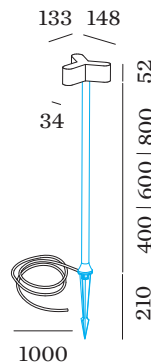

ELECTRICAL

phase-cut dim
 220 - 240 V
 Total connected power 18.0 W
 Class 1

PHYSICAL

Length 133 mm
 Width 148 mm
 Height 52 mm
 0.65 kg

^a Color may deviate slightly due to production conditions.

Floor surface mounted luminaire made from die-cast aluminium; surface Anthracite Grey; powder coated; matt texture; RAL 7016; down light emission; PCB; phase-cut dim; light colour 3000 K; CRI ≥ 90; 220 - 240 V; degree of protection IP65; PCI; driver included; fixation base not included; optional ground fixation available; light source not replaceable; control gear not replaceable;

WEVER & DUCRÉ
LIGHTING

KIOSK FLOOR 1.3

7074A4A5

FIXATION

Ground Fixation Plate

TYPE	Ø · H (MM)	ORDERCODE
KIOSK SWAM	∅80-10	9 0 0 1 9 0 1 9

POLE

POLE 400 STRAIGHT

TYPE	COLOUR	LENGTH (MM)	ORDERCODE
KIOSK	Anthracite Grey	400	9 1 0 1 0 1 A 0
KIOSK	Bronze	400	9 1 0 1 0 1 Q 0

POLE 600 STRAIGHT

TYPE	COLOUR	LENGTH (MM)	ORDERCODE
KIOSK	Anthracite Grey	600	9 1 0 1 0 2 A 0
KIOSK	Bronze	600	9 1 0 1 0 2 Q 0

POLE 800 STRAIGHT

TYPE	COLOUR	LENGTH (MM)	ORDERCODE
KIOSK	Anthracite Grey	800	9 1 0 1 0 3 A 0
KIOSK	Bronze	800	9 1 0 1 0 3 Q 0