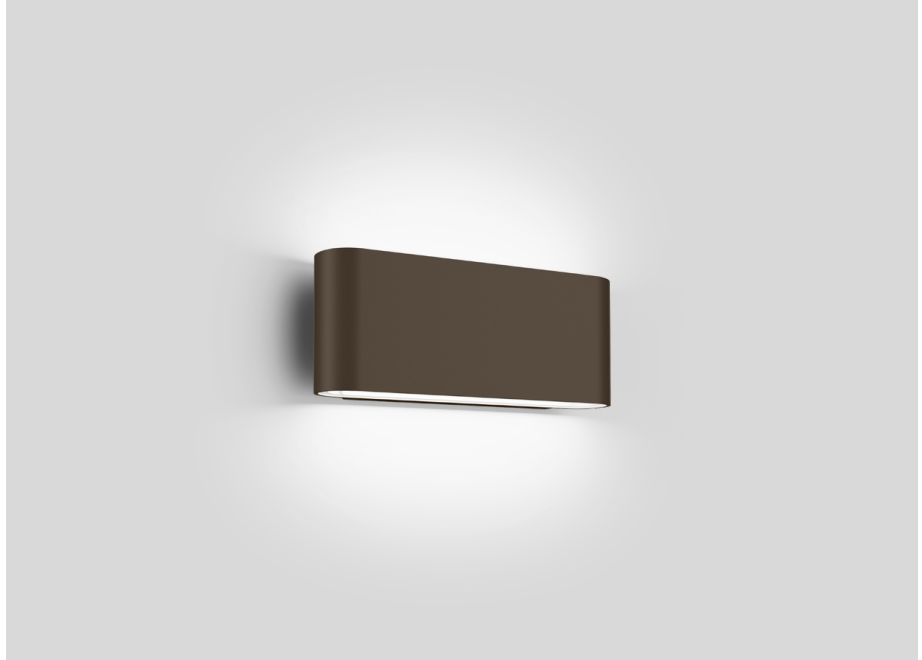

### GENERAL

Wall , Surface  
 Bronze  
 IP65  
 Exterior  
 Total 1000 lm

### LED

3000 K  
 3 SDCM

### PHYSICAL

Length 150 mm  
 Width 40 mm  
 Height 60 mm  
 0.5 kg

Rectangular wall surface luminaire made from aluminium; rounded edges; surface Bronze; powder coated; matt texture; up and down light emission; PCB; phase-cut dim; light colour 3000 K; CRI ≥ 90; 220 - 240 V; degree of protection IP65; PC1; driver included; light source not replaceable; control gear replaceable by end-user;