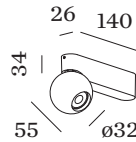

OPTICAL

Flood , Beam angle 31°

ELECTRICAL

phase-cut dim
 220 - 240 V
 Total connected power 8.0 W
 Class 1

PHYSICAL

Diameter 32 mm
 Height 55 mm
 0.4 kg

WEVER & DUCRÉ
LIGHTING

LECA SURFACE 1.0

188264Q3

OPTICAL

Honeycomb Louver

TYPE	Ø (MM)	ORDERCODE
BLIEK PETIT CENO LECA PIRRO	29	90051131