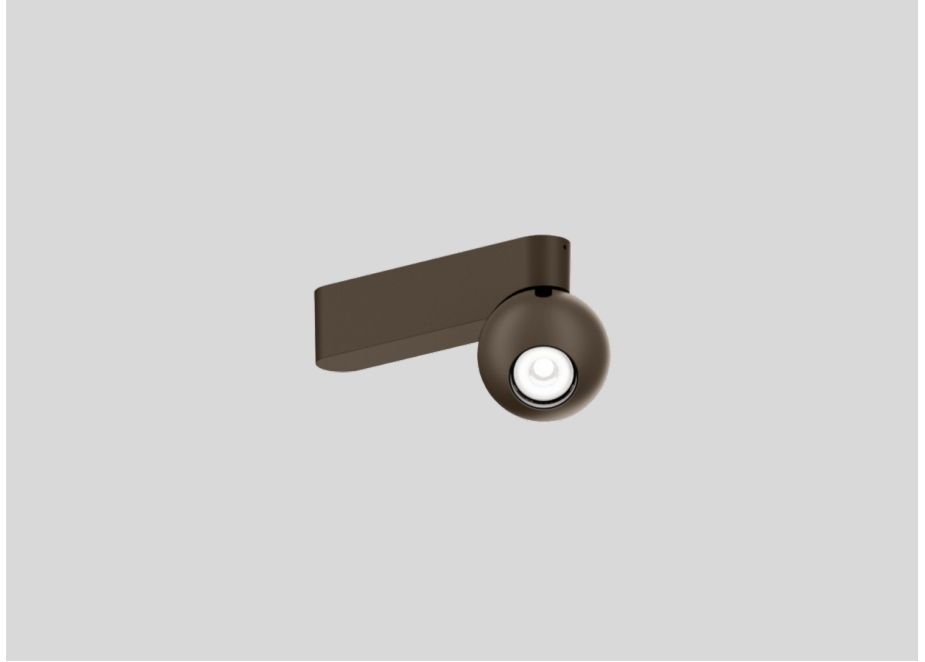

WEVER & DUCRÉ
LIGHTING

LECA SURFACE 1.0

188264Q3

Project
Type
Notes
Quantity
Date

GENERAL

Ceiling , Surface
 Tilt max 90°
 Rotation 350°
 Bronze
 IP20
 Interior
 Output: 510 lm

LED

2700 K
 2 SDCM

OPTICAL

Flood , Beam angle 31°

ELECTRICAL

phase-cut dim
 220 - 240 V
 Total connected power 8.0 W
 Class 1

PHYSICAL

Diameter 32 mm
 Height 55 mm
 0.4 kg

WEVER & DUCRÉ
LIGHTING

LECA SURFACE 1.0

188264Q3

OPTICAL

Honeycomb Louver

TYPE	Ø (MM)	ORDERCODE
BLIEK PETIT CENO LECA PIRRO	29	90051131