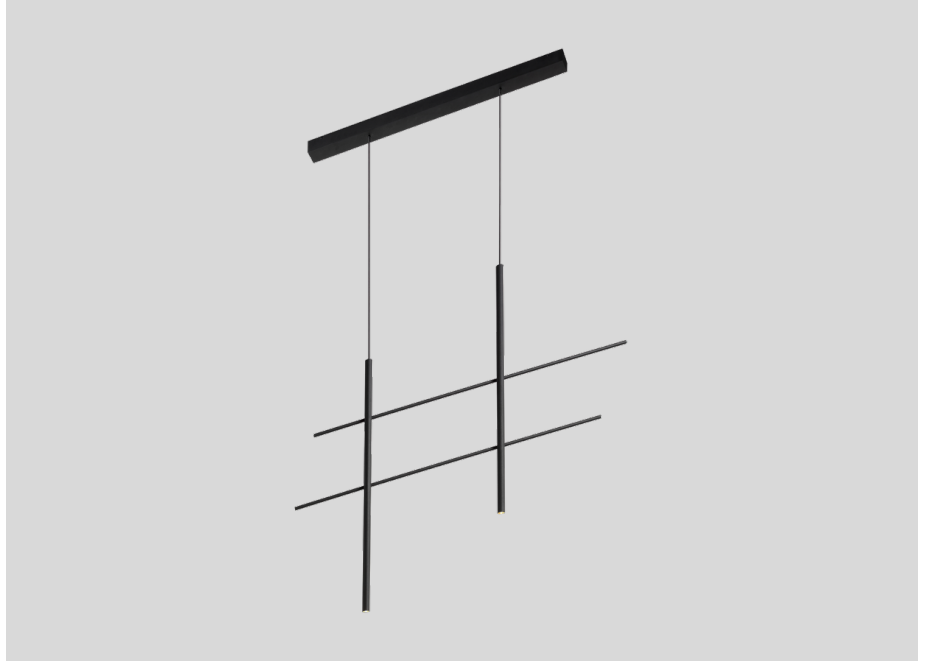

WEVER & DUCRÉ
LIGHTING

NET 2.0

231264B3

Project
Type
Notes
Quantity
Date

GENERAL

Ceiling
Suspended
Jet Black
Below IP20
Interior
500 lm

LED

2700 K

ELECTRICAL

phase-cut dim
220 - 240 V
Total connected power 16 W
Class 1
Safety distance 0.3 m

PHYSICAL

Length 730 mm
Width 34 mm
Height 600 mm
1.29 kg

Ceiling suspended luminaire with 2 points of light made from aluminium; surface Jet Black; powder coated; matt texture; with black cable; PCB 3-step binning; phase-cut dim; light colour 2700 K; CRI (Colour Rendering Index) 90; 220 - 240 V; degree of protection IP20; PC1; driver included; light source replaceable by an authorized professional; control gear replaceable by end-user;