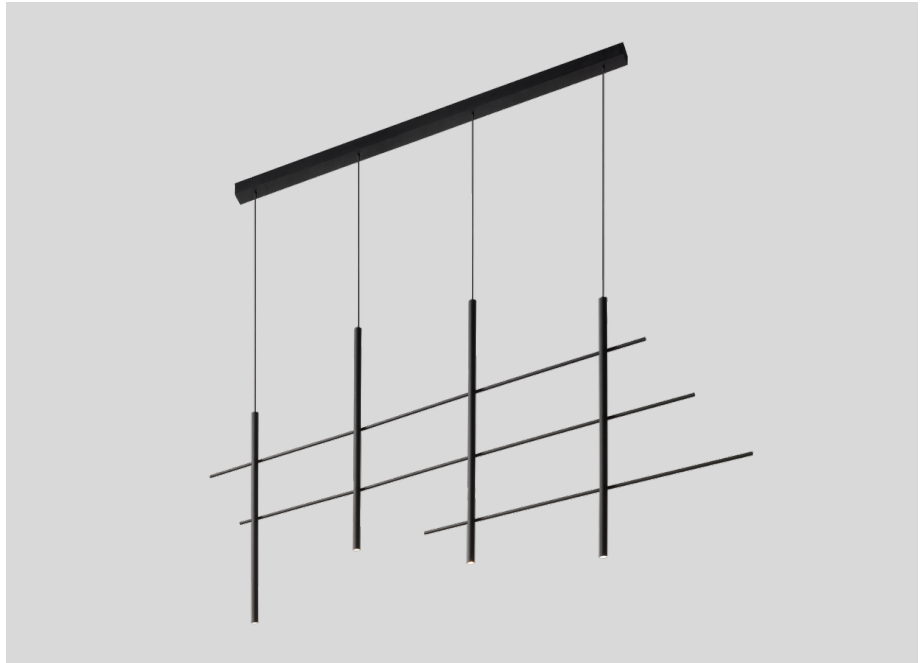

WEVER & DUCRÉ
LIGHTING

NET 4.0

231464B3

Project
Type
Notes
Quantity
Date

GENERAL

Ceiling
Suspended
Jet Black
Below IP20
Interior
1000 lm

LED

2700 K
--------	-------

ELECTRICAL

phase-cut dim
220 - 240 V
Total connected power 32 W
Class 1
Safety distance 0.3 m

PHYSICAL

Length 1325 mm
Width 34 mm
Height 700 mm
2.49 kg

Ceiling suspended luminaire with 4 points of light made from aluminium; surface Jet Black; powder coated; matt texture; with black cable; PCB 3-step binning; phase-cut dim; light colour 2700 K; CRI (Colour Rendering Index) 90; 220 - 240 V; degree of protection IP20; PC1; driver included; light source replaceable by an authorized professional; control gear replaceable by end-user;