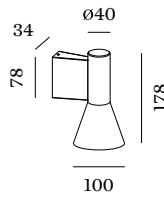

PAR16

Socket GU10

max. 12 W

PHYSICAL

Diameter 100 mm

Height 178 mm

0.3 kg

ELECTRICAL

100 - 240 V

Class 1

Safety distance 0.3 m

Wall surface luminaire made from die-cast aluminium; surface Gold + Jet Black wet painted; matt texture; up or down light emission; lamp socket GU10; lamp type PAR16; max. 12W; 100 - 240 V; degree of protection IP20; PC1; lamp not included;