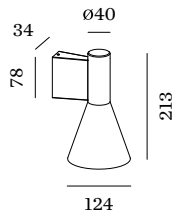

## PHYSICAL

Diameter 124 mm

Height 213 mm

0.34 kg

## ELECTRICAL

100 - 240 V

Class 1

Safety distance 0.3 m

Wall surface luminaire made from die-cast aluminium; surface Jet Black wet painted; matt texture; up or down light emission; lamp socket GU10; lamp type PAR16; max. 12W; 100 - 240 V; degree of protection IP20; PC1; lamp not included;