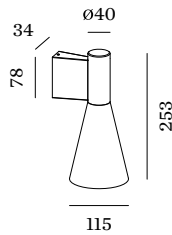

GENERAL

Wall
Surface
Gold
IP20
Interior

LED

Lamp PAR16
PAR16
Socket GU10
max. 12 W

PHYSICAL

Diameter 115 mm
Height 253 mm
0.36 kg

ELECTRICAL

100 - 240 V
Class 1
Safety distance 0.3 m

Wall surface luminaire made from die-cast aluminium; surface Gold wet painted; matt texture; up or down light emission; lamp socket GU10; lamp type PAR16; max. 12W; 100 - 240 V; degree of protection IP20; PC1; lamp not included;