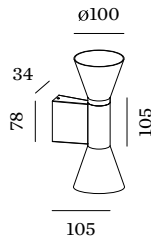

PAR16

Socket GU10

max. 12 W

PHYSICAL

Diameter 105 mm

Height 105 mm

0.41 kg

ELECTRICAL

100 - 240 V

Class 1

Safety distance 0.3 m

Wall surface luminaire made from die-cast aluminium; surface Jet Black + Gold wet painted; matt texture; up and down light emission; lamp socket GU10; lamp type PAR16; max. 12W; 100 - 240 V; degree of protection IP20; PC1; lamp not included;