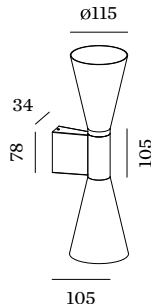

WEVER & DUCRÉ
LIGHTING

ODREY WALL 2.5

387620BBO

Project

Type

Notes

Quantity

Date

GENERAL

Wall
Surface
Jet Black
IP20
Interior

LED

Lamp PAR16
PAR16
Socket GU10
max. 12 W

PHYSICAL

Diameter 115 mm
Height 105 mm
0.54 kg

ELECTRICAL

100 - 240 V
Class 1
Safety distance 0.3 m

Wall surface luminaire made from die-cast aluminium; surface Jet Black wet painted; matt texture; up and down light emission; lamp socket GU10; lamp type PAR16; max. 12W; 100 - 240 V; degree of protection IP20; PC1; lamp not included;

WEVER & DUCRÉ
LIGHTING

ODREY WALL 2.5

387620BBO

LAMPS

PAR16 LED Lamp

TYPE	COLOUR	Ø·H (MM)	ORDERCODE
2700K >90 CRI GU10	Black	∅50·58	9 0 1 2 2 8 B 3
3000K >90 CRI GU10	Black	∅50·58	9 0 1 2 2 8 B 5
2700K >90 CRI GU10	White	∅50·58	9 0 1 2 2 8 W 3
3000K >90 CRI GU10	White	∅50·58	9 0 1 2 2 8 W 5
2700K >80 CRI GU10	Silver	∅50·52	9 0 5 2 2 7 S 2
3000K >80 CRI GU10	Silver	∅50·52	9 0 5 2 2 7 S 4