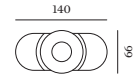

WEVER & DUCRÉ
LIGHTING

ODREY 1.0

257120B0

SUSPENSION OPTIONS

Invisible Ceiling Suspension System

TYPE	L · W · H (MM)	ORDERCODE
Plasterkit	156-60-26	9 0 0 1 5 1 9 5