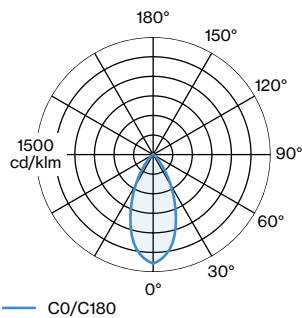

LIGHT DISTRIBUTION