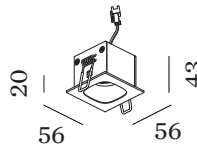

OPTICAL

Flood
 Beam angle 32°

PHYSICAL

Length 56 mm
 Width 56 mm
 Height 43 mm
 0.09 kg

ELECTRICAL

excl. power supply
 9 V
 Total connected power 5.7 W
 LED Inset 4.3 W
 500 mA
 PC3
 Safety distance 0.3 m

CUTOUT

Length 50 mm
 Width 50 mm
 Min. ceiling thickness 4 mm
 Max. ceiling thickness 25 mm
 Recessed depth 85 mm

^a RAL Palette colors may deviate slightly due to production conditions.

LIGHT DISTRIBUTION

[150151K5] The technical data represent rated values for an ambient temperature of 25°C. The data values for the luminous flux are initially subject to a tolerance of +/- 10%, those for December 14, 2020 the electrical connected load are initially subject to a tolerance of +/- 10%, and those for the colour temperature are initially subject to a tolerance of +/- 150 K. No liability is assumed for typographical or printing errors. The general terms and conditions of Wever & Ducré BVBA apply.
 © Wever & Ducré BVBA · Spinnerijstraat 99/21 · 8500 Kortrijk · Belgium · www.weverducre.com