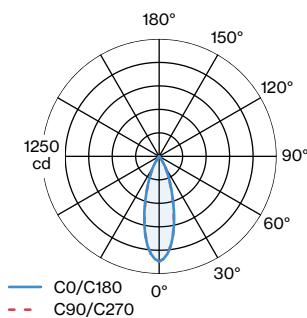

WEVER & DUCRÉ
LIGHTING

PIRRO 1.0

150151K5

Project
Type
Notes
Quantity
Date

GENERAL

Ceiling
 Recessed
 Jet Black + Gold
 IP20
 Interior
 420 lm
 9005^a

LED

3000 K
 CRI 90
 L70 / 50000 h
 3-step binning

OPTICAL

Flood
 Beam angle 32°

PHYSICAL

Length 56 mm
 Width 56 mm
 Height 43 mm
 0.09 kg

ELECTRICAL

excl. power supply
 9 V
 Total connected power 5.7 W
 LED Inset 4.3 W
 500 mA
 PC3
 Safety distance 0.3 m

CUTOUT

Length 50 mm
 Width 50 mm
 Min. ceiling thickness 4 mm
 Max. ceiling thickness 25 mm
 Recessed depth 85 mm

^a RAL Palette colors may deviate slightly due to production conditions.

LIGHT DISTRIBUTION

[150151K5] The technical data represent rated values for an ambient temperature of 25°C. The data values for the luminous flux are initially subject to a tolerance of +/- 10%, those for December 14, 2020 the electrical connected load are initially subject to a tolerance of +/- 10%, and those for the colour temperature are initially subject to a tolerance of +/- 150 K. No liability is assumed for typographical or printing errors. The general terms and conditions of Wever & Ducré BVBA apply.
 © Wever & Ducré BVBA · Spinnerijstraat 99/21 · 8500 Kortrijk · Belgium · www.weverducre.com