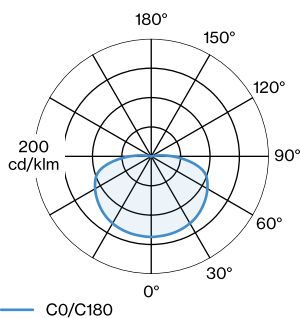

Output: 540 lm

CIE flux code: 32 60 85 97 68

LED

Lamp E27

Socket E27

max. per socket 15.0 W

2700 K

CRI \geq 90

OPTICAL

Shade 1.0

ELECTRICAL

220 - 240 V

LED Inset 9.0 W

Class 1

PHYSICAL

Diameter 205 mm

LIGHT DISTRIBUTION

[2481E0BB1] The technical data represent rated values for an ambient temperature of 25°C. The data values for the luminous flux are initially subject to a tolerance of +/- 10%, those for the electrical connected load are initially subject to a tolerance of +/- 10%, and those for the colour temperature are initially subject to a tolerance of +/- 150 K. No liability is assumed for typographical or printing errors. The general terms and conditions of Wever & Ducré apply.
© Wever & Ducré BV · Spinnerijstraat 99/21 · 8500 Kortrijk · Belgium · www.weverducre.com