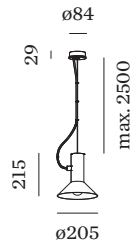

OPTICAL

Shade 1.0

ELECTRICAL

220 - 240 V

LED Inset 9.0 W

Class 1

PHYSICAL

Diameter 205 mm

Height 215 mm

0.84 kg

^a Color may deviate slightly due to production conditions.

Suspended luminaire made from aluminium; surface Black Matt wet painted; matt texture; RAL 9005; cable and ceiling base in Black Matt; shade Black Matt; wet painted; matt texture; lamp socket E27; lamp type A60; max. 15W; 220 - 240 V; degree of protection IP20; PC1; lamp not included;