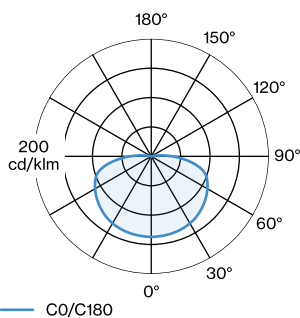

LIGHT DISTRIBUTION