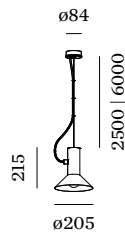

OPTICAL

Shade 1.0

ELECTRICAL

220 - 240 V

Total connected power 9 W

Class 1

Safety distance 0.3 m

PHYSICAL

Diameter 205 mm

Height 215 mm

0.84 kg

incl. 2.5 m suspension

^a Color may deviate slightly due to production conditions.

Suspended luminaire made from aluminium; surface Jet Black wet painted; matt texture; RAL 9005; incl. 2.5 m suspension; cable and ceiling base in Jet Black; shade Jet Black; wet painted; matt texture; lamp socket E27; lamp type A60; max. 15W; 220 - 240 V; degree of protection IP20; PC1; lamp not included;

LIGHT DISTRIBUTION

WEVER & DUCRÉ
LIGHTING

ROOMOR CABLE 1.1 E27

2481E0BB1

SHADE 2.0

Shade 2.0

TYPE	COLOUR	Ø·H (MM)	ORDERCODE
ROOMOR	Black	∅250·150	9 1 1 3 6 2 0 B 1
ROOMOR	Black	∅250·150	9 1 1 3 6 2 0 K 1
ROOMOR	Grey	∅250·150	9 1 1 3 6 2 F T 1
ROOMOR	Grey	∅250·150	9 1 1 3 6 2 G W 1
ROOMOR	Red	∅250·150	9 1 1 3 6 2 R W 1