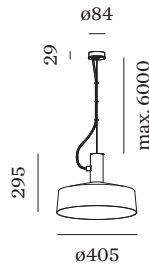

OPTICAL

Shade 3.0

ELECTRICAL

220 - 240 V

LED Inset 9.0 W

Class 1

PHYSICAL

Diameter 405 mm

Height 295 mm

1.48 kg

^a Color may deviate slightly due to production conditions.

Suspended luminaire made from aluminium; surface Black Matt wet painted; matt texture; RAL 9005; cable and ceiling base in Black Matt; shade Felt Grey; lamp socket E27; lamp type A60; max. 15W; 220 - 240 V; degree of protection IP20; PC1; lamp not included;