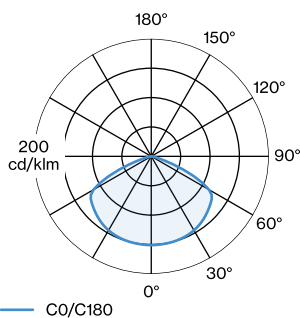

OPTICAL

Shade 3.0

ELECTRICAL

220 - 240 V

LED Inset 9.0 W

Class 1

PHYSICAL

Diameter 405 mm

LIGHT DISTRIBUTION

[2481E0BF3] The technical data represent rated values for an ambient temperature of 25°C. The data values for the luminous flux are initially subject to a tolerance of +/- 10%, those for the electrical connected load are initially subject to a tolerance of +/- 10%, and those for the colour temperature are initially subject to a tolerance of +/- 150 K. No liability is assumed for typographical or printing errors. The general terms and conditions of Wever & Ducré apply.
© Wever & Ducré BV · Spinnerijstraat 99/21 · 8500 Kortrijk · Belgium · www.weverducre.com