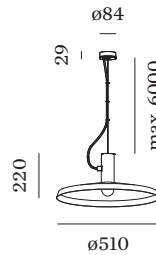

OPTICAL

Shade 4.0

ELECTRICAL

220 - 240 V

LED Inset 9.0 W

Class 1

PHYSICAL

Diameter 510 mm

Height 220 mm

1.72 kg

^a Color may deviate slightly due to production conditions.

Suspended luminaire made from aluminium; surface Black Matt wet painted; matt texture; RAL 9005; cable and ceiling base in Black Matt; shade Black Matt + Gold ; wet painted; matt texture; lamp socket E27; lamp type A60; max. 15W; 220 - 240 V; degree of protection IP20; PC1; lamp not included;