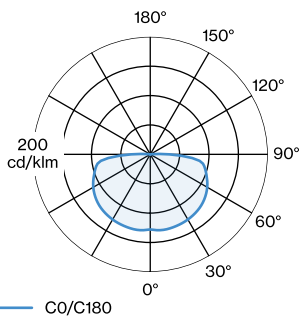

OPTICAL

Shade 4.0

ELECTRICAL

220 - 240 V

LED Inset 9.0 W

Class 1

PHYSICAL

Diameter 510 mm

LIGHT DISTRIBUTION

[2482E0BK4] The technical data represent rated values for an ambient temperature of 25°C. The data values for the luminous flux are initially subject to a tolerance of +/- 10%, those for the electrical connected load are initially subject to a tolerance of +/- 10%, and those for the colour temperature are initially subject to a tolerance of +/- 150 K. No liability is assumed for typographical or printing errors. The general terms and conditions of Wever & Ducré apply.
© Wever & Ducré BV · Spinnerijstraat 99/21 · 8500 Kortrijk · Belgium · www.weverducre.com