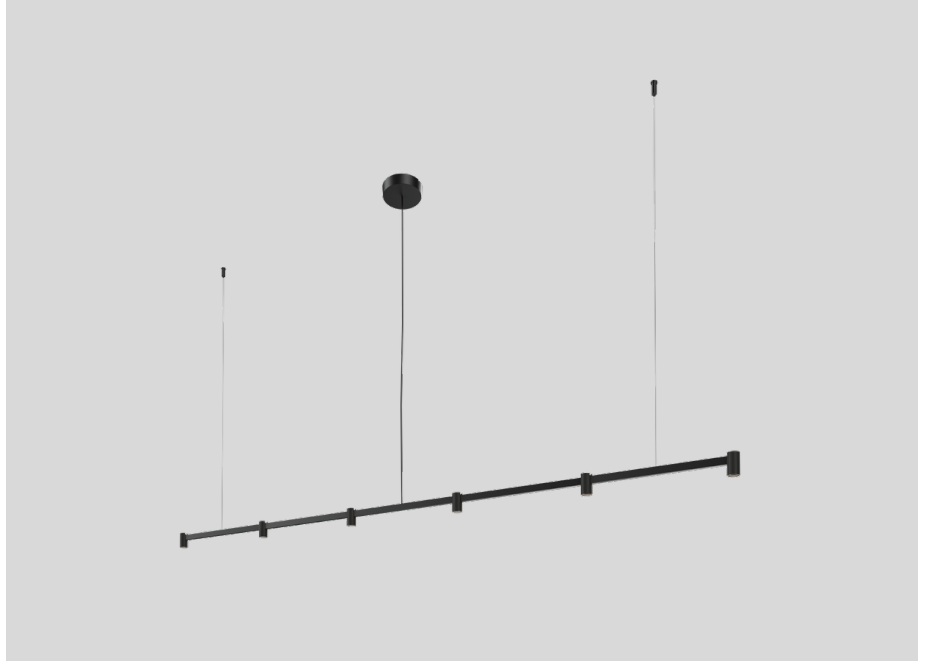

WEVER & DUCRÉ
LIGHTING

TRACE CHANDELIER 2.0

253664B5

Project

Type

Notes

Quantity

Date

GENERAL

Ceiling, Suspended

Black Matt

RAL 9005^a

IP20

Interior

Output: 1200 lm

LED

3000 K

2 SDCM

OPTICAL

Flood, Beam angle 34°

ELECTRICAL

phase-cut dim

220 - 240 V

Total connected power 15.0 W

Class 2

PHYSICAL

Length 1828 mm

Width 28 mm

Height 50 mm

0.84 kg

^a Color may deviate slightly due to production conditions.

Ceiling suspended luminaire made from aluminium; with 6 spotlights; inclusive adjustable cable suspension max. 2500mm; surface Black Matt; powder coated, matt texture; RAL 9005; with COB (Chip on Board) technology for maximum efficiency; phase-cut dim; light colour 3000 K; binning initial MacAdam ≤ 2 SDCM; CRI ≥ 90 ; beam angle 34°; 220 - 240 V; degree of protection IP20; PC2; driver included; light source replaceable by an authorized professional; control gear replaceable by end-user;