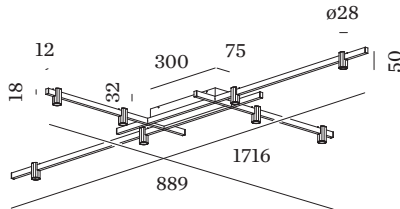

2700 K

2 SDCM

OPTICAL

Flood, Beam angle 30°

ELECTRICAL

phase-cut dim

220 - 240 V

Total connected power 40 W

Class 1

PHYSICAL

Length 1716 mm

Width 889 mm

Height 50 mm

1.5 kg

^a Color may deviate slightly due to production conditions.