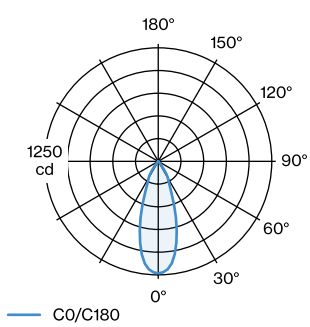

LIGHT DISTRIBUTION