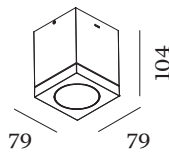

ELECTRICAL

220 - 240 V
 Class 1
 Safety distance 0.3 m

PHYSICAL

Length 79 mm
 Width 79 mm
 Height 104 mm
 0.67 kg

IP65 $\le 0,3\text{m}$

Squared ceiling surface mounted downlight made from die-cast aluminium; surface Bronze; powder coated; matt texture; lamp socket GU10; lamp type PAR16; max. 5W; 220 - 240 V; degree of protection IP65; PC1; lamp not included;

WEVER & DUCRÉ
LIGHTING

TUBE CARRÉ 1.0 PAR16

734220Q0

LAMPS

PAR16 LED Lamp

TYPE	Ø · H (MM)	ORDERCODE
2700K >80 CRI GU10	ø50 · 52	9 0 5 2 2 7 S 2
3000K >80 CRI GU10	ø50 · 52	9 0 5 2 2 7 S 4