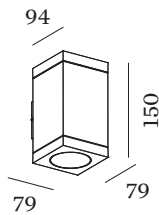

GENERAL

Wall
Surface
Bronze
Below IP65
Exterior

LED

Lamp 2 x PAR16
PAR16
Socket GU10
max. 5 W

ELECTRICAL

100 - 240 V
Class 1
Safety distance 0.3 m

PHYSICAL

Length 79 mm
Width 79 mm
Height 150 mm
0.94 kg

IP65 $0,3\text{ m}$

Rectangular wall surface luminaire made from aluminium; surface Bronze; powder coated; matt texture; lamp socket GU10; lamp type PAR16; 2x max. 5W; 100 - 240 V; up and down light emission; degree of protection IP65; PC1; lamp not included;