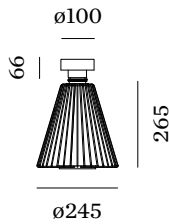

E27

Socket E27

max. 60 W

ELECTRICAL

220 - 240 V

Class 1

Safety distance 0.3 m

PHYSICAL

Diameter 245 mm

Height 265 mm

1.56 kg

Ceiling surface luminaire; shade made from varnished steel; surface Rust; lamp socket E27; lamp type T30; 220 - 240 V; degree of protection IP20; PC1; lamp not included;