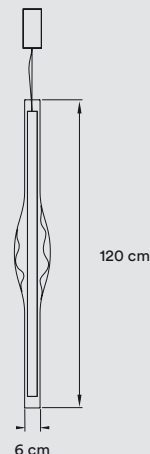

Will be available from 1st of July

REF.

DUNE SV 120 LED DIMO-10V
DUNE SV 120 LED DIMDALI
DUNE SV 120 LED DIMBT

LIGHT SOURCE

Class I

120 - 277V: Dimmable 0-10V or DALI
220-240V: Dimmable Bluetooth - BT

Drivers:

Constant Current 1400mA

LED Integrated:

Led module
Energy class A*

3.000K, CRI>90, 22W, 50-60Hz, 1540 lm*
Available in 2.700K and 4.000K on request

*Measurements obtained by theoretical calculations at LZf using ivory white shades. Veneer Ref: 20 Ivory White.

PACKAGING

Box Size: 130 × 34 × 34 cm

Box Volume: 0,15 m³

Weight | Gross: 7,1 Kg | Net: 4 Kg

MATERIALS & COMPONENTS

Wood Veneer Shade

Matt Satin Acrylic Diffuser

Hand Blown Glass: Borosilicate*

Black Metal Canopy: ø 8 cm

Black Coaxial Cable: 2,5 m drop

Black Steel Cable: 2,5 m drop

*Borosilicate glass is highly resistant to thermal shock

FINISHES

WOOD VENEER

- | | | | |
|---|-------------------|---|--------------|
|  | 20 Ivory White |  | 30 Turquoise |
|  | 21 Natural Cherry |  | 33 Pale Rose |
|  | 22 Natural Beech |  | 34 Sea Blue |