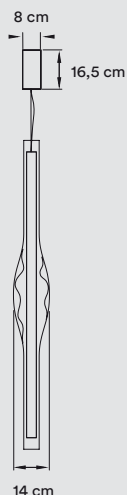

Will be available from 1st of July

REF.

DUNE SV 120 LED DIMO-10V
DUNE SV 120 LED DIMDALI
DUNE SV 120 LED DIMBT

LIGHT SOURCE

Class I

120 - 277V: Dimmable 0-10V or DALI
220-240V: Dimmable Bluetooth - BT

Drivers:

Constant Current 1400mA

LED Integrated:

Led module
Energy class A*

3.000K, CRI>90, 22W, 50-60Hz, 1540 lm*
Available in 2.700K and 4.000K on request

*Measurements obtained by theoretical calculations at LZf using ivory white shades. Veneer Ref: 20 Ivory White.

PACKAGING

Box Size: 130 × 34 × 34 cm

Box Volume: 0,15 m³

Weight | Gross: 7,1 Kg | Net: 4 Kg

MATERIALS & COMPONENTS

Wood Veneer Shade

Matt Satin Acrylic Diffuser

Hand Blown Glass: Borosilicate*

Black Metal Canopy: ø 8 cm

Black Coaxial Cable: 2,5 m drop

Black Steel Cable: 2,5 m drop

*Borosilicate glass is highly resistant to thermal shock

FINISHES

WOOD VENEER

- | | | | |
|---|-------------------|---|--------------|
|  | 20 Ivory White |  | 30 Turquoise |
|  | 21 Natural Cherry |  | 33 Pale Rose |
|  | 22 Natural Beech |  | 34 Sea Blue |