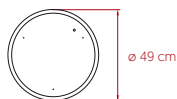

GEA SLIM

by Mariví Calvo

Suspension - LED **lzf**

SIZE

REFERENCES

GEA SSL LED DIM0-10V

GEA SSL LED DIMDALI

GEA SSL LED DIMBT

COMPONENTS

Wood Veneer Shade

White Top Diffuser

Matte Satin Acrylic Bottom Diffuser

Matte Nickel Metal Canopy:

ø17 cm - DIM0-10V & BT

ø23 cm - DALI

3 Steel Cables: 2.5 m

Transparent Electrical Cable: 2.5 m

LIGHT SOURCE

Class I

120 - 277V: Dimmable LED 0-10V or DALI

220 - 240V: Dimmable LED BT

Driver: Constant Current 700 mA

Integrated LED: Led Module

3.000K, CRI>90, 25 W, 50-60Hz, 1.866 lm*

Energy Class E

*Measurements obtained by theoretical calculations at LZF using ivory white shades & recommended bulbs. Veneer Ref: 20 Ivory White.