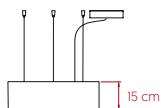

GEA SLIM

by Mariví Calvo

Suspension - LED **lzf**

SIZE

REFERENCES

GEA SSL LED DIM0-10V

GEA SSL LED DIMDALI

GEA SSL LED DIMBT

COMPONENTS

Wood Veneer Shade

White Top Diffuser

Matte Satin Acrylic Bottom Diffuser

Matte Nickel Metal Canopy:

ø17 cm - DIM0-10V & BT

ø23 cm - DALI

3 Steel Cables: 2.5 m

Transparent Electrical Cable: 2.5 m

LIGHT SOURCE

Class I

120 - 277V: Dimmable LED 0-10V or DALI

220 - 240V: Dimmable LED BT

Driver: Constant Current 700 mA

Integrated LED: Led Module

3.000K, CRI>90, 25 W, 50-60Hz, 1.866 lm*

Energy Class E

*Measurements obtained by theoretical calculations at LZF using ivory white shades & recommended bulbs. Veneer Ref: 20 Ivory White.