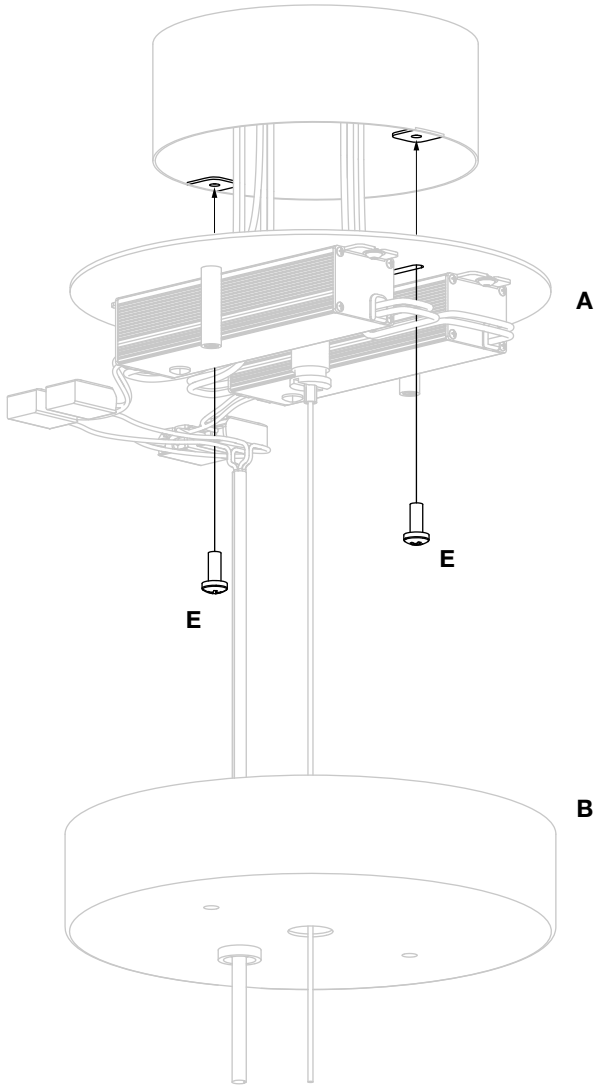

## Warnings

- Consult a licensed electrician before wiring to the ceiling.
- Install in a location that has plenty of room around the light.
- Keep away from direct sunlight.
- Maintain at least 12in (31cm) between the lamp and canopy.

# Parts List

**A**  
Mounting Bracket  
& Driver(s)

**B**  
Canopy

**C**  
Hewn Fixture + Aircraft Cable

**D** (x2)

8-32  
Canopy Bolt

**E** (x2)

8-32  
Bracket Bolt

**F** (x1)

Cable Grip

1

2

3

**English**  
Into ceiling anchor  
(not provided)

**Français**  
dans l'ancrage au plafond  
(non fourni)

4

**Hewn48**  
8" tall shade

**English**  
Adjustable suspension length  
**Français**  
Longueur de suspension réglable

18" - 120"

**English**  
Cables adjustable horizontally  
**Français**  
Câbles réglables horizontalement