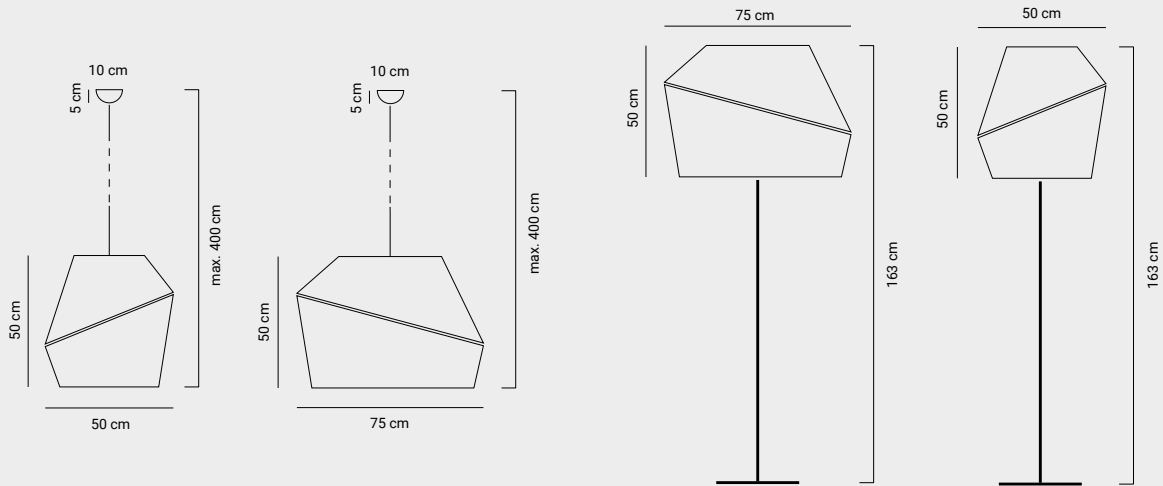

Pleat

Wiebe Boonstra, Martijn Hoogendijk & Marc van Nederpelt, 2009

LAMP HOLDER	E27 max. 60 W <i>light bulb not included</i>																										
PRODUCT USE	Indoor IP20																										
MATERIALS	<p><i>FLOOR</i> Shade: polyester Base and frame: steel</p> <p><i>SUSPENSION</i> Shade: polyester, Ceiling rose and frame: steel</p>																										
FINISH	antracite white deep green cinnamon brown sand taupe																										
REFERENCE CODE	<p><i>FLOOR</i></p> <table> <tr> <td>antracite</td> <td>50</td> <td>20PLEAT0504071</td> </tr> <tr> <td>antracite</td> <td>75</td> <td>20PLEAT0754071</td> </tr> <tr> <td>white</td> <td>50</td> <td>20PLEAT0504001</td> </tr> <tr> <td>white</td> <td>75</td> <td>20PLEAT0754001</td> </tr> </table> <p><i>SUSPENSION</i></p> <table> <tr> <td>antracite</td> <td>50</td> <td>20PLEAT0500071</td> </tr> <tr> <td>antracite</td> <td>75</td> <td>20PLEAT0750071</td> </tr> <tr> <td>white</td> <td>50</td> <td>20PLEAT0500001</td> </tr> <tr> <td>white</td> <td>75</td> <td>20PLEAT0750001</td> </tr> </table>			antracite	50	20PLEAT0504071	antracite	75	20PLEAT0754071	white	50	20PLEAT0504001	white	75	20PLEAT0754001	antracite	50	20PLEAT0500071	antracite	75	20PLEAT0750071	white	50	20PLEAT0500001	white	75	20PLEAT0750001
antracite	50	20PLEAT0504071																									
antracite	75	20PLEAT0754071																									
white	50	20PLEAT0504001																									
white	75	20PLEAT0754001																									
antracite	50	20PLEAT0500071																									
antracite	75	20PLEAT0750071																									
white	50	20PLEAT0500001																									
white	75	20PLEAT0750001																									