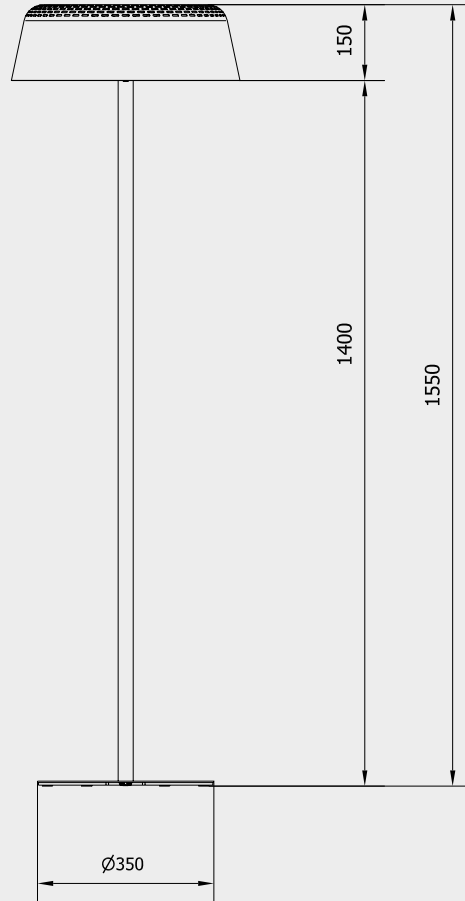

# Ring Floor

Ernst Koning, 2020

LIGHT SOURCE LED 16.4W  
2700K, 1400 lm, CRI 90

PRODUCT USE Indoor IP20

DIMMABLE Yes

MATERIALS Shade: powder coated aluminium  
Diffuser: PETG

FINISH black  
white

REFERENCE CODE	$\varnothing$ 45.3cm		
	black	RAL 9005	20RINGKAP000001
	white	RAL 9016	20RINGKAP000040
	2700K LED		
	black	RAL 9005	20RINGVLO027040
	white	RAL 9016	20RINGVLO027001