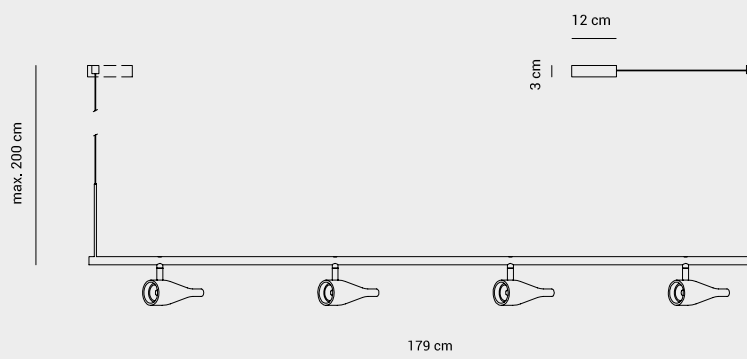

## LIGHT SOURCE

Timber Line-3 3 x Led 4,5W/500mA  
 Timber Line-4 4 x Led 4,5W/500mA  
 230-240 VAC/50Hz  
 2700K  
 Timber Line-3 3 x 450lm  
 Timber Line-4 4 x 450lm  
 CRI 90  
 Phase cut dimmable