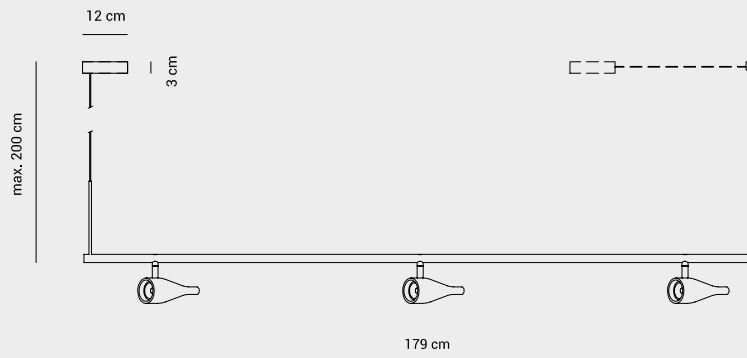

## LIGHT SOURCE

Timber Line-3 3 x Led 4,5W/500mA  
 Timber Line-4 4 x Led 4,5W/500mA  
 230-240 VAC/50Hz  
 2700K  
 Timber Line-3 3 x 450lm  
 Timber Line-4 4 x 450lm  
 CRI 90  
 Phase cut dimmable