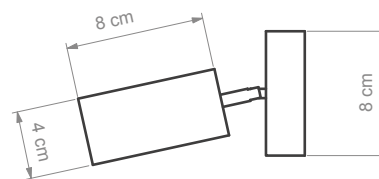

Croquis Sketch Croquis