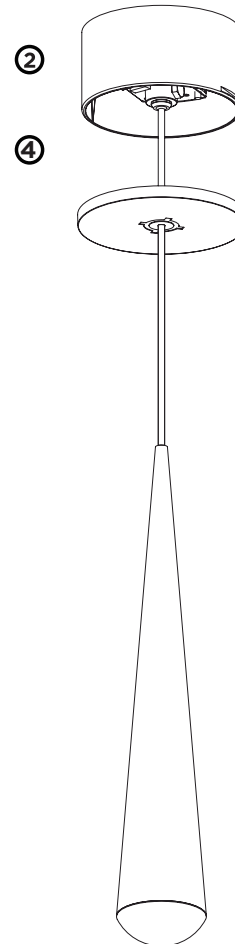

CONE

31-Jan.-2018

1.0

LED 8W | 220-240V | 50-60Hz | COB 3-step | incl. PS | phase-cut dim

CE IP20 960°C 0,3m 36°

2700K | >80CRI | 480lm

white texture

200184W2

chrome

200184C2

black texture

200184B2

baldachin dimensions

DIMENSIONS

MOUNTING INSTRUCTION

- 1 Remove the top cover
- 2 Fixate the baldachin to the ceiling with screws

POWER CONNECTION

- 3 Connect the power supply

Interior: STANDARD version

- 4 Close the cover of baldachin.

(You have to turn the cover counterclockwise a quarter in order to loosen it from the baldachin and mounting back on is by turning clockwise.)