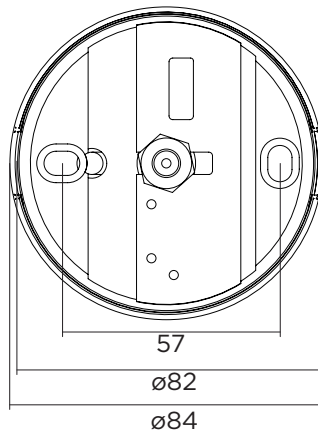

CONE

31-Jan.-2018

1.0

LED 8W | 220-240V | 50-60Hz | COB 3-step | incl. PS | phase-cut dim

CE IP20 960°C 0,3m 36°

2700K | >80CRI | 480lm

white texture

200184W2

chrome

200184C2

black texture

200184B2

baldachin dimensions

DIMENSIONS

MOUNTING INSTRUCTION

- 1 Remove the top cover
- 2 Fixate the baldachin to the ceiling with screws

POWER CONNECTION

- 3 Connect the power supply

Interior: STANDARD version

- 4 Close the cover of baldachin.

(You have to turn the cover counterclockwise a quarter in order to loosen it from the baldachin and mounting back on is by turning clockwise.)