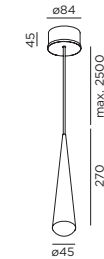

CONE

31-Jan.-2018

1.0

LED 8W | 220-240V | 50-60Hz | COB 3-step | incl. PS | phase-cut dim

CE IP20 960°C 0,3m 36°

2700K | >80CRI | 480lm

white texture

200184W2

chrome

200184C2

black texture

200184B2

baldachin dimensions

DIMENSIONS

MOUNTING INSTRUCTION

- 1 Remove the top cover
- 2 Fixate the baldachin to the ceiling with screws

POWER CONNECTION

- 3 Connect the power supply

Interior: STANDARD version

- 4 Close the cover of baldachin.

(You have to turn the cover counterclockwise a quarter in order to loosen it from the baldachin and mounting back on is by turning clockwise.)