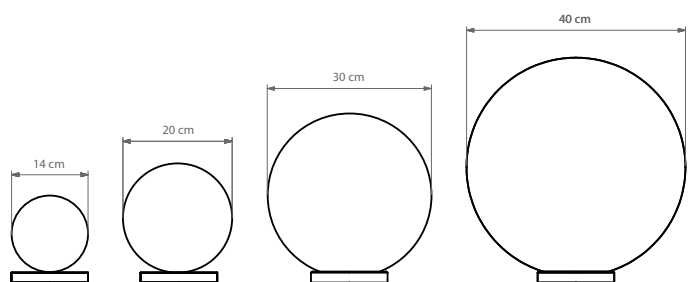

Croquis Sketch Croquis