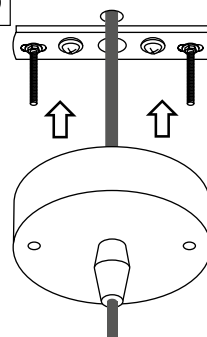

PŘI MECHANICKÉM POŠKOZENÍ ČI NESPRÁVNÉ INSTALACI NEMŮŽE BÝT UZNÁNA ZÁRUKA.
VŠECHNA PRÁVA VYHRÁZENA.

SAFETY INSTRUCTIONS

- **ENTRUST THE INSTALLATION TO QUALIFIED PERSON OR COMPANY.**
- INSTALLATION MUST BE CARRIED OUT IN PROGRESSIVE STEPS ACCORDING TO THE ATTACHED MANUAL.
- LAMP MUST BE INSTALLED ACCORDING TO SAFETY ELECTRICAL RULES. INCORRECT CONNECTION MAY LEAD TO DAMAGE OF LAMP, SHORTCUT OR HARM TO HEALTH OR PROPERTY.
- BEFORE INSTALLATION/ANY MANIPULATION DISCONNECT THE MAINS ELECTRICAL SUPPLY.
- DO NOT INSTALL THE LAMP ON UNSTABLE OR WET WALL/CEILING. INSTALL ONLY IN INTERIOR.
- DO NOT INSTALL THE LAMP NEAR OBJECTS EMITTING HIGH TEMPERATURE.
- IF THE LAMP DOES NOT WORK AFTER THE CONNECTION, MAKE SURE THE WIRES ARE CONNECTED RIGHT WAY. AFTERWARDS, SWITCH THE MAINS ELECTRICAL SUPPLY ON.
- KEEP THE LAMP CLEAN.
- BEFORE REPLACING BULB TURN OFF THE POWER AND LEAVE THE LAMP AND THE BULB TO COOL DOWN.
- RECOMMENDED LIGHT SOURCE IS INCLUDED - LED BULB IS IN THE PACKAGING.

2

3

10

4

5

6

13

14