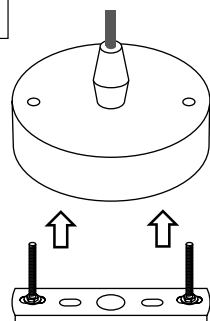

PŘI MECHANICKÉM POŠKOZENÍ ČI NESPRÁVNÉ INSTALACI NEMŮŽE BÝT UZNÁNA ZÁRUKA.
VŠECHNA PRÁVA VYHRÁZENA.

SAFETY INSTRUCTIONS

- **ENTRUST THE INSTALLATION TO QUALIFIED PERSON OR COMPANY.**
- INSTALLATION MUST BE CARRIED OUT IN PROGRESSIVE STEPS ACCORDING TO THE ATTACHED MANUAL.
- LAMP MUST BE INSTALLED ACCORDING TO SAFETY ELECTRICAL RULES. INCORRECT CONNECTION MAY LEAD TO DAMAGE OF LAMP, SHORTCUT OR HARM TO HEALTH OR PROPERTY.
- BEFORE INSTALLATION/ANY MANIPULATION DISCONNECT THE MAINS ELECTRICAL SUPPLY.
- DO NOT INSTALL THE LAMP ON UNSTABLE OR WET WALL/CEILING. INSTALL ONLY IN INTERIOR.
- DO NOT INSTALL THE LAMP NEAR OBJECTS EMITTING HIGH TEMPERATURE.
- IF THE LAMP DOES NOT WORK AFTER THE CONNECTION, MAKE SURE THE WIRES ARE CONNECTED RIGHT WAY. AFTERWARDS, SWITCH THE MAINS ELECTRICAL SUPPLY ON.
- KEEP THE LAMP CLEAN.
- BEFORE REPLACING BULB TURN OFF THE POWER AND LEAVE THE LAMP AND THE BULB TO COOL DOWN.
- RECOMMENDED LIGHT SOURCE IS INCLUDED - LED BULB IS IN THE PACKAGING.

2

3

10

4

5

6

13

14