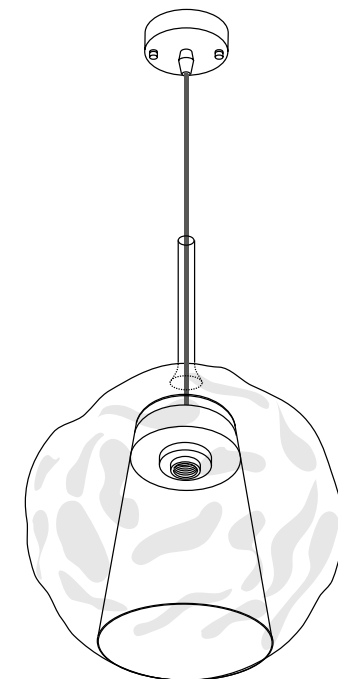

1

- Instalaci svítidla svěřte odborné osobě nebo firmě.
- Entrust the installation to qualified person or company.

2

3

10

4

5

6

13

14

15

7

8

9

16

17