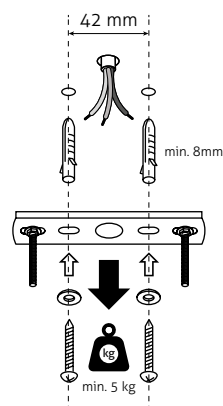

PŘI MECHANICKÉM POŠKOZENÍ ČI NESPRÁVNÉ INSTALACI NEMŮŽE BÝT UZNÁNA ZÁRUKA.
VŠECHNA PRÁVA VYHRÁZENA.

SAFETY INSTRUCTIONS

- **ENTRUST THE INSTALLATION TO QUALIFIED PERSON OR COMPANY.**
- INSTALLATION MUST BE CARRIED OUT IN PROGRESSIVE STEPS ACCORDING TO THE ATTACHED MANUAL.
- LAMP MUST BE INSTALLED ACCORDING TO SAFETY ELECTRICAL RULES. INCORRECT CONNECTION MAY LEAD TO DAMAGE OF LAMP, SHORTCUT OR HARM TO HEALTH OR PROPERTY.
- BEFORE INSTALLATION/ANY MANIPULATION DISCONNECT THE MAINS ELECTRICAL SUPPLY.
- DO NOT INSTALL THE LAMP ON UNSTABLE OR WET WALL/CEILING. INSTALL ONLY IN INTERIOR.
- DO NOT INSTALL THE LAMP NEAR OBJECTS EMITTING HIGH TEMPERATURE.
- IF THE LAMP DOES NOT WORK AFTER THE CONNECTION, MAKE SURE THE WIRES ARE CONNECTED RIGHT WAY. AFTERWARDS, SWITCH THE MAINS ELECTRICAL SUPPLY ON.
- KEEP THE LAMP CLEAN.
- BEFORE REPLACING BULB TURN OFF THE POWER AND LEAVE THE LAMP AND THE BULB TO COOL DOWN.
- RECOMMENDED LIGHT SOURCE IS INCLUDED - LED BULB IS IN THE PACKAGING.

2

3

10

4

5

6

13

14