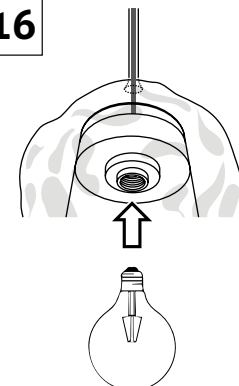

PŘI MECHANICKÉM POŠKOZENÍ ČI NESPRÁVNÉ INSTALACI NEMŮŽE BÝT UZNÁNA ZÁRUKA.
VŠECHNA PRÁVA VYHRÁZENA.

SAFETY INSTRUCTIONS

- **ENTRUST THE INSTALLATION TO QUALIFIED PERSON OR COMPANY.**
- INSTALLATION MUST BE CARRIED OUT IN PROGRESSIVE STEPS ACCORDING TO THE ATTACHED MANUAL.
- LAMP MUST BE INSTALLED ACCORDING TO SAFETY ELECTRICAL RULES. INCORRECT CONNECTION MAY LEAD TO DAMAGE OF LAMP, SHORTCUT OR HARM TO HEALTH OR PROPERTY.
- BEFORE INSTALLATION/ANY MANIPULATION DISCONNECT THE MAINS ELECTRICAL SUPPLY.
- DO NOT INSTALL THE LAMP ON UNSTABLE OR WET WALL/CEILING. INSTALL ONLY IN INTERIOR.
- DO NOT INSTALL THE LAMP NEAR OBJECTS EMITTING HIGH TEMPERATURE.
- IF THE LAMP DOES NOT WORK AFTER THE CONNECTION, MAKE SURE THE WIRES ARE CONNECTED RIGHT WAY. AFTERWARDS, SWITCH THE MAINS ELECTRICAL SUPPLY ON.
- KEEP THE LAMP CLEAN.
- BEFORE REPLACING BULB TURN OFF THE POWER AND LEAVE THE LAMP AND THE BULB TO COOL DOWN.
- RECOMMENDED LIGHT SOURCE IS INCLUDED - LED BULB IS IN THE PACKAGING.

2

3

10

4

5

6

13

14

15

7

8

9

16

17