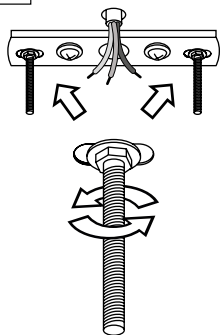

1

- Instalaci svítidla svěřte odborné osobě nebo firmě.
- Entrust the installation to qualified person or company.

2

3

10

4

5

6

13

14

15

7

8

9

16

17