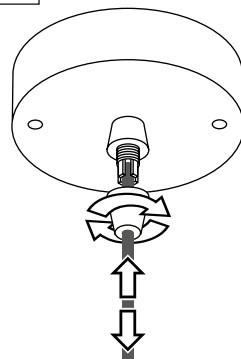

1

- Instalaci svítidla svěřte odborné osobě nebo firmě.
- Entrust the installation to qualified person or company.

2

3

10

4

5

6

13

14

15

7

8

9

16

17