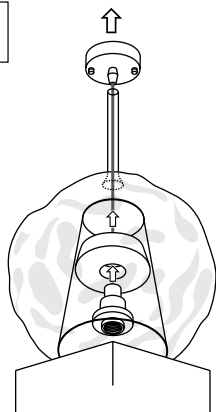

PŘI MECHANICKÉM POŠKOZENÍ ČI NESPRÁVNÉ INSTALACI NEMŮŽE BÝT UZNÁNA ZÁRUKA.
VŠECHNA PRÁVA VYHRÁZENA.

SAFETY INSTRUCTIONS

- **ENTRUST THE INSTALLATION TO QUALIFIED PERSON OR COMPANY.**
- INSTALLATION MUST BE CARRIED OUT IN PROGRESSIVE STEPS ACCORDING TO THE ATTACHED MANUAL.
- LAMP MUST BE INSTALLED ACCORDING TO SAFETY ELECTRICAL RULES. INCORRECT CONNECTION MAY LEAD TO DAMAGE OF LAMP, SHORTCUT OR HARM TO HEALTH OR PROPERTY.
- BEFORE INSTALLATION/ANY MANIPULATION DISCONNECT THE MAINS ELECTRICAL SUPPLY.
- DO NOT INSTALL THE LAMP ON UNSTABLE OR WET WALL/CEILING. INSTALL ONLY IN INTERIOR.
- DO NOT INSTALL THE LAMP NEAR OBJECTS EMITTING HIGH TEMPERATURE.
- IF THE LAMP DOES NOT WORK AFTER THE CONNECTION, MAKE SURE THE WIRES ARE CONNECTED RIGHT WAY. AFTERWARDS, SWITCH THE MAINS ELECTRICAL SUPPLY ON.
- KEEP THE LAMP CLEAN.
- BEFORE REPLACING BULB TURN OFF THE POWER AND LEAVE THE LAMP AND THE BULB TO COOL DOWN.
- RECOMMENDED LIGHT SOURCE IS INCLUDED - LED BULB IS IN THE PACKAGING.

MONTÁŽNÍ NÁVOD | USER MANUAL

EL-S-SPAN-E27

230V~50Hz | IP20 |  | E27

Max. příkon 60W | Ekvivalent LED zdroje - 9W

1

- Instalaci svítidla svěřte odborné osobě nebo firmě.
- Entrust the installation to qualified person or company.

2

3

10

4

5

6

13

14