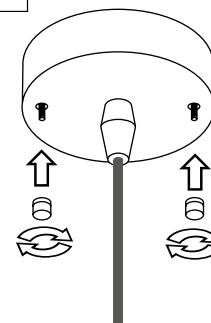

PŘI MECHANICKÉM POŠKOZENÍ ČI NESPRÁVNÉ INSTALACI NEMŮŽE BÝT UZNÁNA ZÁRUKA.
VŠECHNA PRÁVA VYHRÁZENA.

SAFETY INSTRUCTIONS

- **ENTRUST THE INSTALLATION TO QUALIFIED PERSON OR COMPANY.**
- INSTALLATION MUST BE CARRIED OUT IN PROGRESSIVE STEPS ACCORDING TO THE ATTACHED MANUAL.
- LAMP MUST BE INSTALLED ACCORDING TO SAFETY ELECTRICAL RULES. INCORRECT CONNECTION MAY LEAD TO DAMAGE OF LAMP, SHORTCUT OR HARM TO HEALTH OR PROPERTY.
- BEFORE INSTALLATION/ANY MANIPULATION DISCONNECT THE MAINS ELECTRICAL SUPPLY.
- DO NOT INSTALL THE LAMP ON UNSTABLE OR WET WALL/CEILING. INSTALL ONLY IN INTERIOR.
- DO NOT INSTALL THE LAMP NEAR OBJECTS EMITTING HIGH TEMPERATURE.
- IF THE LAMP DOES NOT WORK AFTER THE CONNECTION, MAKE SURE THE WIRES ARE CONNECTED RIGHT WAY. AFTERWARDS, SWITCH THE MAINS ELECTRICAL SUPPLY ON.
- KEEP THE LAMP CLEAN.
- BEFORE REPLACING BULB TURN OFF THE POWER AND LEAVE THE LAMP AND THE BULB TO COOL DOWN.
- RECOMMENDED LIGHT SOURCE IS INCLUDED - LED BULB IS IN THE PACKAGING.

2

3

10

4

5

6

13

14