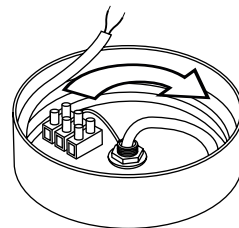

1

- Instalaci svítidla svěřte odborné osobě nebo firmě.
- Entrust the installation to qualified person or company.

2

3

10

4

5

6

13

14

15

7

8

9

16

17