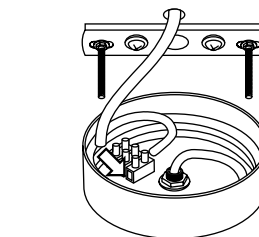

1

- Instalaci svítidla svěřte odborné osobě nebo firmě.
- Entrust the installation to qualified person or company.

2

3

10

4

5

6

13

14

15

7

8

9

16

17