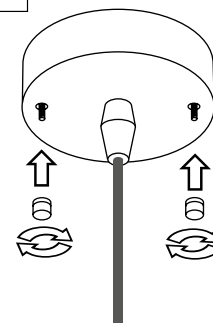

PŘI MECHANICKÉM POŠKOZENÍ ČI NESPRÁVNÉ INSTALACI NEMŮŽE BÝT UZNÁNA ZÁRUKA.
VŠECHNA PRÁVA VYHRAZENA.

SAFETY INSTRUCTIONS

- **ENTRUST THE INSTALLATION TO QUALIFIED PERSON OR COMPANY.**
- INSTALLATION MUST BE CARRIED OUT IN PROGRESSIVE STEPS ACCORDING TO THE ATTACHED MANUAL.
- LAMP MUST BE INSTALLED ACCORDING TO SAFETY ELECTRICAL RULES. INCORRECT CONNECTION MAY LEAD TO DAMAGE OF LAMP, SHORTCUT OR HARM TO HEALTH OR PROPERTY.
- BEFORE INSTALLATION/ANY MANIPULATION DISCONNECT THE MAINS ELECTRICAL SUPPLY.
- DO NOT INSTALL THE LAMP ON UNSTABLE OR WET WALL/CEILING. INSTALL ONLY IN INTERIOR.
- DO NOT INSTALL THE LAMP NEAR OBJECTS EMITTING HIGH TEMPERATURE.
- IF THE LAMP DOES NOT WORK AFTER THE CONNECTION, MAKE SURE THE WIRES ARE CONNECTED RIGHT WAY. AFTERWARDS, SWITCH THE MAINS ELECTRICAL SUPPLY ON.
- KEEP THE LAMP CLEAN.
- BEFORE REPLACING BULB TURN OFF THE POWER AND LEAVE THE LAMP AND THE BULB TO COOL DOWN.
- RECOMMENDED LIGHT SOURCE IS INCLUDED - LED BULB IS IN THE PACKAGING.

11

12

4

5

6

13

14

15