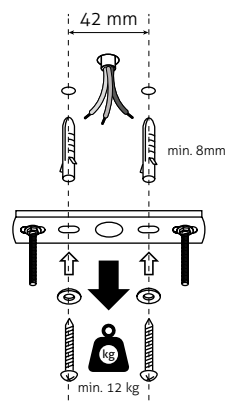

PŘI MECHANICKÉM POŠKOZENÍ ČI NESPRÁVNÉ INSTALACI NEMŮŽE BÝT UZNÁNA ZÁRUKA.
VŠECHNA PRÁVA VYHRAZENA.

SAFETY INSTRUCTIONS

- **ENTRUST THE INSTALLATION TO QUALIFIED PERSON OR COMPANY.**
- INSTALLATION MUST BE CARRIED OUT IN PROGRESSIVE STEPS ACCORDING TO THE ATTACHED MANUAL.
- LAMP MUST BE INSTALLED ACCORDING TO SAFETY ELECTRICAL RULES. INCORRECT CONNECTION MAY LEAD TO DAMAGE OF LAMP, SHORTCUT OR HARM TO HEALTH OR PROPERTY.
- BEFORE INSTALLATION/ANY MANIPULATION DISCONNECT THE MAINS ELECTRICAL SUPPLY.
- DO NOT INSTALL THE LAMP ON UNSTABLE OR WET WALL/CEILING. INSTALL ONLY IN INTERIOR.
- DO NOT INSTALL THE LAMP NEAR OBJECTS EMITTING HIGH TEMPERATURE.
- IF THE LAMP DOES NOT WORK AFTER THE CONNECTION, MAKE SURE THE WIRES ARE CONNECTED RIGHT WAY. AFTERWARDS, SWITCH THE MAINS ELECTRICAL SUPPLY ON.
- KEEP THE LAMP CLEAN.
- BEFORE REPLACING BULB TURN OFF THE POWER AND LEAVE THE LAMP AND THE BULB TO COOL DOWN.
- RECOMMENDED LIGHT SOURCE IS INCLUDED - LED BULB IS IN THE PACKAGING.

11

12

4

5

6

13

14

15