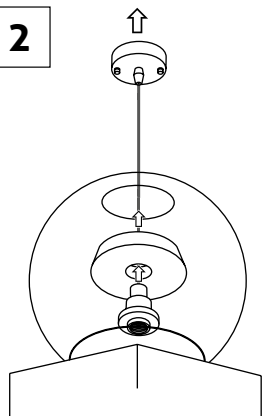

- Instalaci svítidla svěřte odborné osobě nebo firmě.
- Entrust the installation to qualified person or company.

2