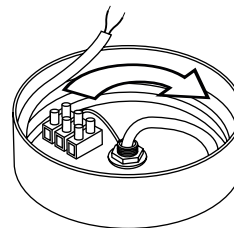

PŘI MECHANICKÉM POŠKOZENÍ ČI NESPRÁVNÉ INSTALACI NEMŮŽE BÝT UZNÁNA ZÁRUKA.
VŠECHNA PRÁVA VYHRAZENA.

SAFETY INSTRUCTIONS

- **ENTRUST THE INSTALLATION TO QUALIFIED PERSON OR COMPANY.**
- INSTALLATION MUST BE CARRIED OUT IN PROGRESSIVE STEPS ACCORDING TO THE ATTACHED MANUAL.
- LAMP MUST BE INSTALLED ACCORDING TO SAFETY ELECTRICAL RULES. INCORRECT CONNECTION MAY LEAD TO DAMAGE OF LAMP, SHORTCUT OR HARM TO HEALTH OR PROPERTY.
- BEFORE INSTALLATION/ANY MANIPULATION DISCONNECT THE MAINS ELECTRICAL SUPPLY.
- DO NOT INSTALL THE LAMP ON UNSTABLE OR WET WALL/CEILING. INSTALL ONLY IN INTERIOR.
- DO NOT INSTALL THE LAMP NEAR OBJECTS EMITTING HIGH TEMPERATURE.
- IF THE LAMP DOES NOT WORK AFTER THE CONNECTION, MAKE SURE THE WIRES ARE CONNECTED RIGHT WAY. AFTERWARDS, SWITCH THE MAINS ELECTRICAL SUPPLY ON.
- KEEP THE LAMP CLEAN.
- BEFORE REPLACING BULB TURN OFF THE POWER AND LEAVE THE LAMP AND THE BULB TO COOL DOWN.
- RECOMMENDED LIGHT SOURCE IS INCLUDED - LED BULB IS IN THE PACKAGING.

EL-SP-E27

230V~50Hz | IP20 |  | E27

Max. příkon 60W | Ekvivalent LED zdroje - 9W

1

- Instalaci svítidla svěřte odborné osobě nebo firmě.
- Entrust the installation to qualified person or company.

2

3

10