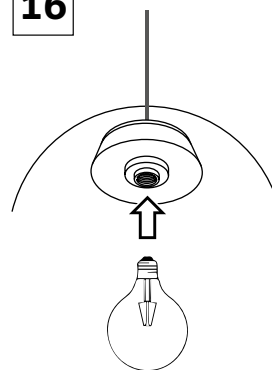

1

- Instalaci svítidla svěřte odborné osobě nebo firmě.
- Entrust the installation to qualified person or company.

2

3

10

11

12

4

5

6

13

14

15

7

8

9

16

17