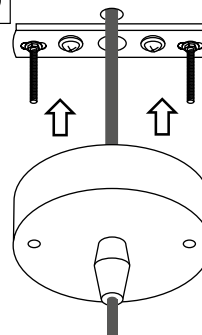

PŘI MECHANICKÉM POŠKOZENÍ ČI NESPRÁVNÉ INSTALACI NEMŮŽE BÝT UZNÁNA ZÁRUKA.
VŠECHNA PRÁVA VYHRAZENA.

SAFETY INSTRUCTIONS

- **ENTRUST THE INSTALLATION TO QUALIFIED PERSON OR COMPANY.**
- INSTALLATION MUST BE CARRIED OUT IN PROGRESSIVE STEPS ACCORDING TO THE ATTACHED MANUAL.
- LAMP MUST BE INSTALLED ACCORDING TO SAFETY ELECTRICAL RULES. INCORRECT CONNECTION MAY LEAD TO DAMAGE OF LAMP, SHORTCUT OR HARM TO HEALTH OR PROPERTY.
- BEFORE INSTALLATION/ANY MANIPULATION DISCONNECT THE MAINS ELECTRICAL SUPPLY.
- DO NOT INSTALL THE LAMP ON UNSTABLE OR WET WALL/CEILING. INSTALL ONLY IN INTERIOR.
- DO NOT INSTALL THE LAMP NEAR OBJECTS EMITTING HIGH TEMPERATURE.
- IF THE LAMP DOES NOT WORK AFTER THE CONNECTION, MAKE SURE THE WIRES ARE CONNECTED RIGHT WAY. AFTERWARDS, SWITCH THE MAINS ELECTRICAL SUPPLY ON.
- KEEP THE LAMP CLEAN.
- BEFORE REPLACING BULB TURN OFF THE POWER AND LEAVE THE LAMP AND THE BULB TO COOL DOWN.
- RECOMMENDED LIGHT SOURCE IS INCLUDED - LED BULB IS IN THE PACKAGING.

11

12

4

5

6

13

14

15