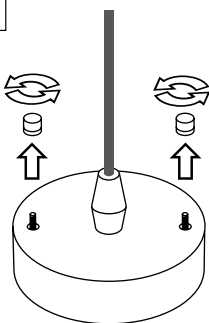

1

- Instalaci svítidla svěřte odborné osobě nebo firmě.
- Entrust the installation to qualified person or company.

2

3

10

11

12

4

5

6

13

14

15

7

8

9

16

17