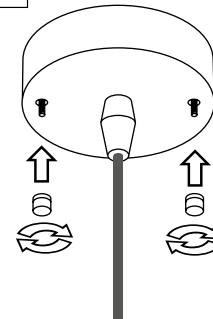

1

- Instalaci svítidla svěřte odborné osobě nebo firmě.
- Entrust the installation to qualified person or company.

2

3

10

13

14

15

4

5

6

13

14

15

7

8

9

16

17