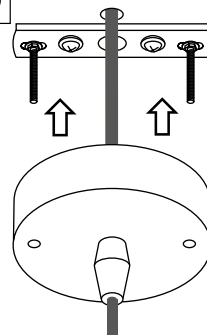

PŘI MECHANICKÉM POŠKOZENÍ ČI NESPRÁVNÉ INSTALACI NEMŮŽE BÝT UZNÁNA ZÁRUKA.
VŠECHNA PRÁVA VYHRÁZENA.

SAFETY INSTRUCTIONS

- **ENTRUST THE INSTALLATION TO QUALIFIED PERSON OR COMPANY.**
- INSTALLATION MUST BE CARRIED OUT IN PROGRESSIVE STEPS ACCORDING TO THE ATTACHED MANUAL.
- LAMP MUST BE INSTALLED ACCORDING TO SAFETY ELECTRICAL RULES. INCORRECT CONNECTION MAY LEAD TO DAMAGE OF LAMP, SHORTCUT OR HARM TO HEALTH OR PROPERTY.
- BEFORE INSTALLATION/ANY MANIPULATION DISCONNECT THE MAINS ELECTRICAL SUPPLY.
- DO NOT INSTALL THE LAMP ON UNSTABLE OR WET WALL/CEILING. INSTALL ONLY IN INTERIOR.
- DO NOT INSTALL THE LAMP NEAR OBJECTS EMITTING HIGH TEMPERATURE.
- IF THE LAMP DOES NOT WORK AFTER THE CONNECTION, MAKE SURE THE WIRES ARE CONNECTED RIGHT WAY. AFTERWARDS, SWITCH THE MAINS ELECTRICAL SUPPLY ON.
- KEEP THE LAMP CLEAN.
- BEFORE REPLACING BULB TURN OFF THE POWER AND LEAVE THE LAMP AND THE BULB TO COOL DOWN.
- RECOMMENDED LIGHT SOURCE IS INCLUDED - LED BULB IS IN THE PACKAGING.

13

14

15

4

5

6

13

14