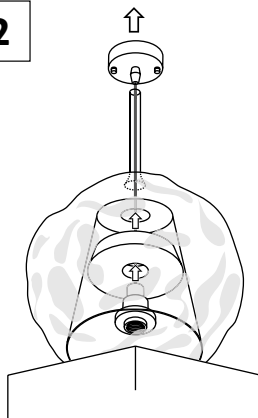

- Instalaci svítidla svěřte odborné osobě nebo firmě.
- Entrust the installation to qualified person or company.

2