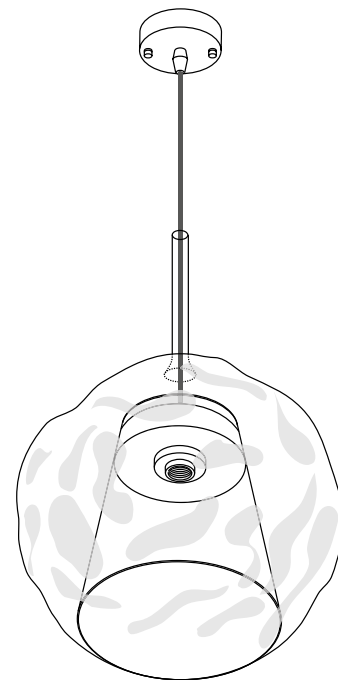

PŘI MECHANICKÉM POŠKOZENÍ ČI NESPRÁVNÉ INSTALACI NEMŮŽE BÝT UZNÁNA ZÁRUKA.
VŠECHNA PRÁVA VYHRÁZENA.

SAFETY INSTRUCTIONS

- **ENTRUST THE INSTALLATION TO QUALIFIED PERSON OR COMPANY.**
- INSTALLATION MUST BE CARRIED OUT IN PROGRESSIVE STEPS ACCORDING TO THE ATTACHED MANUAL.
- LAMP MUST BE INSTALLED ACCORDING TO SAFETY ELECTRICAL RULES. INCORRECT CONNECTION MAY LEAD TO DAMAGE OF LAMP, SHORTCUT OR HARM TO HEALTH OR PROPERTY.
- BEFORE INSTALLATION/ANY MANIPULATION DISCONNECT THE MAINS ELECTRICAL SUPPLY.
- DO NOT INSTALL THE LAMP ON UNSTABLE OR WET WALL/CEILING. INSTALL ONLY IN INTERIOR.
- DO NOT INSTALL THE LAMP NEAR OBJECTS EMITTING HIGH TEMPERATURE.
- IF THE LAMP DOES NOT WORK AFTER THE CONNECTION, MAKE SURE THE WIRES ARE CONNECTED RIGHT WAY. AFTERWARDS, SWITCH THE MAINS ELECTRICAL SUPPLY ON.
- KEEP THE LAMP CLEAN.
- BEFORE REPLACING BULB TURN OFF THE POWER AND LEAVE THE LAMP AND THE BULB TO COOL DOWN.
- RECOMMENDED LIGHT SOURCE IS INCLUDED - LED BULB IS IN THE PACKAGING.

13

14

15

4

5

6

13

14