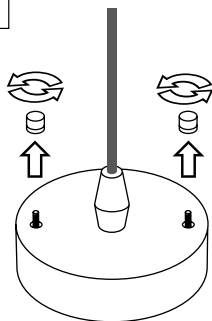

PŘI MECHANICKÉM POŠKOZENÍ ČI NESPRÁVNÉ INSTALACI NEMŮŽE BÝT UZNÁNA ZÁRUKA.
VŠECHNA PRÁVA VYHRÁZENA.

SAFETY INSTRUCTIONS

- **ENTRUST THE INSTALLATION TO QUALIFIED PERSON OR COMPANY.**
- INSTALLATION MUST BE CARRIED OUT IN PROGRESSIVE STEPS ACCORDING TO THE ATTACHED MANUAL.
- LAMP MUST BE INSTALLED ACCORDING TO SAFETY ELECTRICAL RULES. INCORRECT CONNECTION MAY LEAD TO DAMAGE OF LAMP, SHORTCUT OR HARM TO HEALTH OR PROPERTY.
- BEFORE INSTALLATION/ANY MANIPULATION DISCONNECT THE MAINS ELECTRICAL SUPPLY.
- DO NOT INSTALL THE LAMP ON UNSTABLE OR WET WALL/CEILING. INSTALL ONLY IN INTERIOR.
- DO NOT INSTALL THE LAMP NEAR OBJECTS EMITTING HIGH TEMPERATURE.
- IF THE LAMP DOES NOT WORK AFTER THE CONNECTION, MAKE SURE THE WIRES ARE CONNECTED RIGHT WAY. AFTERWARDS, SWITCH THE MAINS ELECTRICAL SUPPLY ON.
- KEEP THE LAMP CLEAN.
- BEFORE REPLACING BULB TURN OFF THE POWER AND LEAVE THE LAMP AND THE BULB TO COOL DOWN.
- RECOMMENDED LIGHT SOURCE IS INCLUDED - LED BULB IS IN THE PACKAGING.

13

14

15

4

5

6

13

14