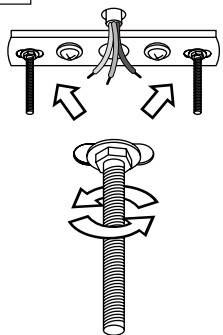

1

- Instalaci svítidla svěřte odborné osobě nebo firmě.
- Entrust the installation to qualified person or company.

2

3

10

13

14

15

4

5

6

13

14

15

7

8

9

16

17