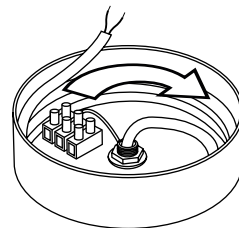

1

- Instalaci svítidla svěřte odborné osobě nebo firmě.
- Entrust the installation to qualified person or company.

2

3

10

13

14

15

4

5

6

13

14

15

7

8

9

16

17