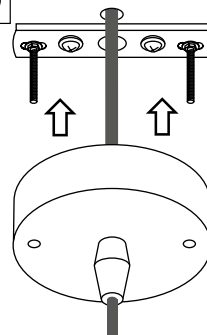

1

- Instalaci svítidla svěřte odborné osobě nebo firmě.
- Entrust the installation to qualified person or company.

2

3

10

13

14

15

4

5

6

13

14

15

7

8

9

16

17