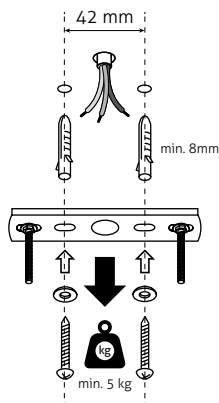

PŘI MECHANICKÉM POŠKOZENÍ ČI NESPRÁVNÉ INSTALACI NEMŮŽE BÝT UZNÁNA ZÁRUKA.
VŠECHNA PRÁVA VYHRÁZENA.

SAFETY INSTRUCTIONS

- **ENTRUST THE INSTALLATION TO QUALIFIED PERSON OR COMPANY.**
- INSTALLATION MUST BE CARRIED OUT IN PROGRESSIVE STEPS ACCORDING TO THE ATTACHED MANUAL.
- LAMP MUST BE INSTALLED ACCORDING TO SAFETY ELECTRICAL RULES. INCORRECT CONNECTION MAY LEAD TO DAMAGE OF LAMP, SHORTCUT OR HARM TO HEALTH OR PROPERTY.
- BEFORE INSTALLATION/ANY MANIPULATION DISCONNECT THE MAINS ELECTRICAL SUPPLY.
- DO NOT INSTALL THE LAMP ON UNSTABLE OR WET WALL/CEILING. INSTALL ONLY IN INTERIOR.
- DO NOT INSTALL THE LAMP NEAR OBJECTS EMITTING HIGH TEMPERATURE.
- IF THE LAMP DOES NOT WORK AFTER THE CONNECTION, MAKE SURE THE WIRES ARE CONNECTED RIGHT WAY. AFTERWARDS, SWITCH THE MAINS ELECTRICAL SUPPLY ON.
- KEEP THE LAMP CLEAN.
- BEFORE REPLACING BULB TURN OFF THE POWER AND LEAVE THE LAMP AND THE BULB TO COOL DOWN.
- RECOMMENDED LIGHT SOURCE IS INCLUDED - LED BULB IS IN THE PACKAGING.

13

14

15

4

5

6

13

14