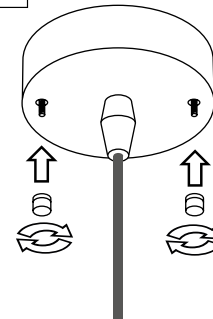

PŘI MECHANICKÉM POŠKOZENÍ ČI NESPRÁVNÉ INSTALACI NEMŮŽE BÝT UZNÁNA ZÁRUKA.
VŠECHNA PRÁVA VYHRÁZENA.

SAFETY INSTRUCTIONS

- **ENTRUST THE INSTALLATION TO QUALIFIED PERSON OR COMPANY.**
- INSTALLATION MUST BE CARRIED OUT IN PROGRESSIVE STEPS ACCORDING TO THE ATTACHED MANUAL.
- LAMP MUST BE INSTALLED ACCORDING TO SAFETY ELECTRICAL RULES. INCORRECT CONNECTION MAY LEAD TO DAMAGE OF LAMP, SHORTCUT OR HARM TO HEALTH OR PROPERTY.
- BEFORE INSTALLATION/ANY MANIPULATION DISCONNECT THE MAINS ELECTRICAL SUPPLY.
- DO NOT INSTALL THE LAMP ON UNSTABLE OR WET WALL/CEILING. INSTALL ONLY IN INTERIOR.
- DO NOT INSTALL THE LAMP NEAR OBJECTS EMITTING HIGH TEMPERATURE.
- IF THE LAMP DOES NOT WORK AFTER THE CONNECTION, MAKE SURE THE WIRES ARE CONNECTED RIGHT WAY. AFTERWARDS, SWITCH THE MAINS ELECTRICAL SUPPLY ON.
- KEEP THE LAMP CLEAN.
- BEFORE REPLACING BULB TURN OFF THE POWER AND LEAVE THE LAMP AND THE BULB TO COOL DOWN.
- RECOMMENDED LIGHT SOURCE IS INCLUDED - LED BULB IS IN THE PACKAGING.

13

14

15

4

5

6

13

14