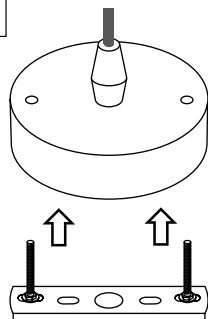

PŘI MECHANICKÉM POŠKOZENÍ ČI NESPRÁVNÉ INSTALACI NEMŮŽE BÝT UZNÁNA ZÁRUKA.
VŠECHNA PRÁVA VYHRÁZENA.

SAFETY INSTRUCTIONS

- **ENTRUST THE INSTALLATION TO QUALIFIED PERSON OR COMPANY.**
- INSTALLATION MUST BE CARRIED OUT IN PROGRESSIVE STEPS ACCORDING TO THE ATTACHED MANUAL.
- LAMP MUST BE INSTALLED ACCORDING TO SAFETY ELECTRICAL RULES. INCORRECT CONNECTION MAY LEAD TO DAMAGE OF LAMP, SHORTCUT OR HARM TO HEALTH OR PROPERTY.
- BEFORE INSTALLATION/ANY MANIPULATION DISCONNECT THE MAINS ELECTRICAL SUPPLY.
- DO NOT INSTALL THE LAMP ON UNSTABLE OR WET WALL/CEILING. INSTALL ONLY IN INTERIOR.
- DO NOT INSTALL THE LAMP NEAR OBJECTS EMITTING HIGH TEMPERATURE.
- IF THE LAMP DOES NOT WORK AFTER THE CONNECTION, MAKE SURE THE WIRES ARE CONNECTED RIGHT WAY. AFTERWARDS, SWITCH THE MAINS ELECTRICAL SUPPLY ON.
- KEEP THE LAMP CLEAN.
- BEFORE REPLACING BULB TURN OFF THE POWER AND LEAVE THE LAMP AND THE BULB TO COOL DOWN.
- RECOMMENDED LIGHT SOURCE IS INCLUDED - LED BULB IS IN THE PACKAGING.

13

14

15

4

5

6

13

14