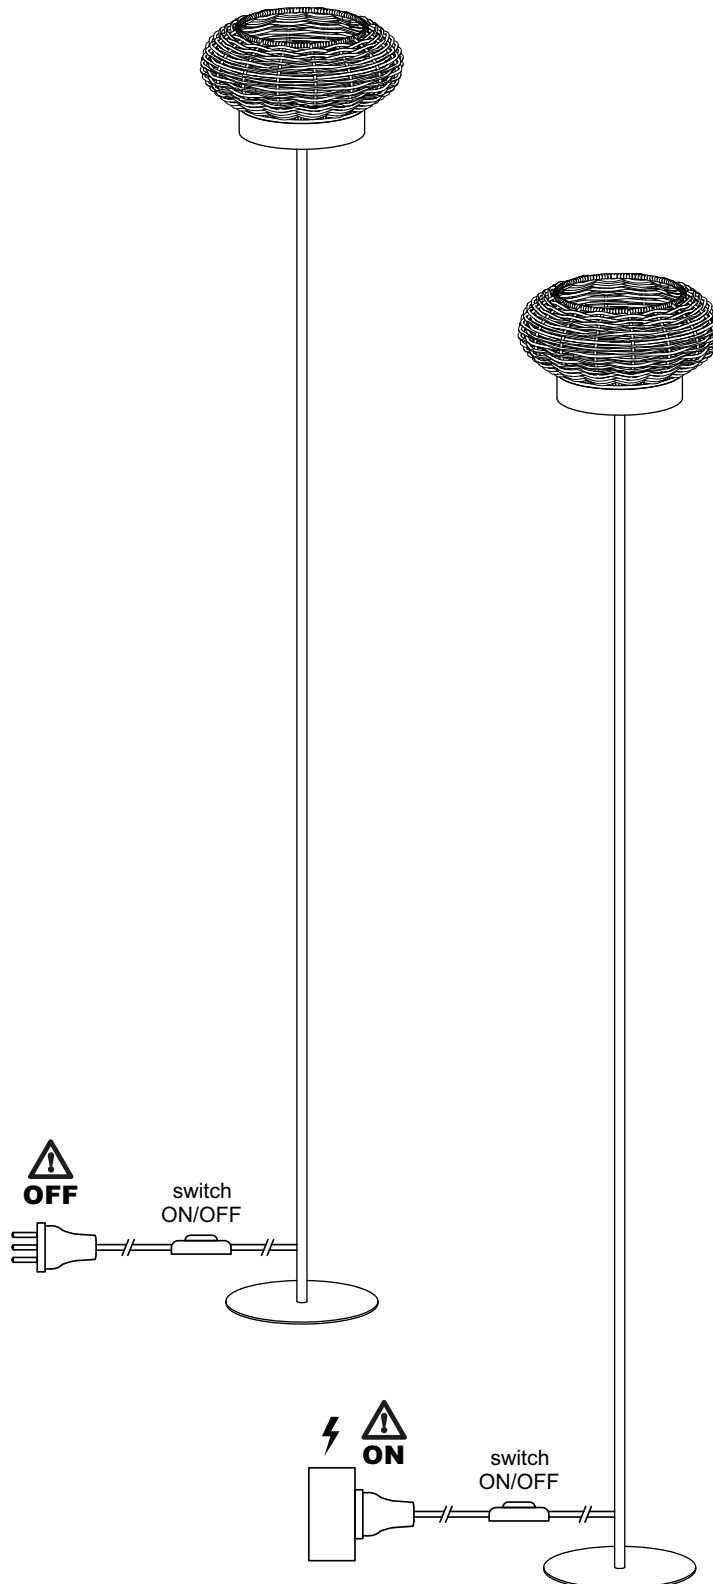

# Niuet p

BY XAVIER SOLÉ

Lámparas de Pie Floor Lamps Lampadaires

□ 4172

GX-53 LED 8W

670 lm

2.700 K

# Niuet p

BY XAVIER SOLÉ

Lámparas de Pie Floor Lamps Lampadaires

□ 4182

□ 2395

Rechargeable battery

by induction system

290 lm