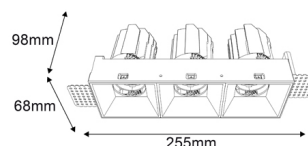

- 2700K
- CRI 90
- LED Output: 3*1100lm
- System Output: 3*750lm
- 50000h@L80B10
- SDCM: 3

Description

Square recessed ceiling downlight made of die-cast aluminium with white powder-coating finish (RAL 9016) and white reflector; ON-OFF Driver; LED 3*11W; measurement 197mm x 68mm; ceiling cutout of 197mm x 68mm with a trimless mounting; CCT 2700K with an LED Output of 3*1100lm; high color rendering at an index of CRI90; after a lifetime of 50000h min. 80% of the luminous flux with energy efficient CITIZEN LED Chips; 5 years warranty; narrow beam characteristic with 24° beam angle; lighting perfectly suitable for reading, writing as well as computer and control work according to DIN EN 12464-1 (UGR<19); degree of housing protection according to DIN EN 60529 (IP20); light source replaceable by a qualified electrician; driver replaceable by a qualified electrician

Optics

- Beam angle: 24°
- UGR <19

Electric

- LED Driver: ON-OFF
- LED Power: 3*11W
- System Power: 3*13W
- 3*31V
- 350mA

Dimensions

- Measurement: 197mm x 68mm
- Cutout: 197mm x 68mm
- Height: 98mm
- Ceiling height: 148mm
- Pivot: max. 30°
- Rotation: 355°

Light distribution

Technical drawing

RoHS

197x68mm

The technical data represent rated values for an ambient temperature of 25°C. The data values for the luminous flux are initially subject to a tolerance of +/- 10%, those for the electrical connected load are initially subject to a tolerance of +/- 10%, and those for the colour temperature are initially subject to a tolerance of +/- 150 K. No liability is assumed for typographical or printing errors. The general terms and conditions of NEKO Lighting AG apply.