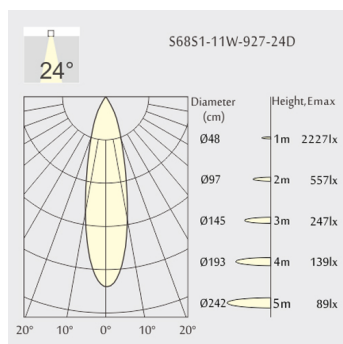

- 2700K
- CRI 90
- LED Output: 3*1100lm
- System Output: 3*750lm
- 50000h@L80B10
- SDCM: 3

Description

Square recessed ceiling downlight made of die-cast aluminium with white powder-coating finish (RAL 9016) and white reflector; ON-OFF Driver; LED 3*11W; measurement 197mm x 68mm; ceiling cutout of 197mm x 68mm with a trimless mounting; CCT 2700K with an LED Output of 3*1100lm; high color rendering at an index of CRI90; after a lifetime of 50000h min. 80% of the luminous flux with energy efficient CITIZEN LED Chips; 5 years warranty; narrow beam characteristic with 24° beam angle; lighting perfectly suitable for reading, writing as well as computer and control work according to DIN EN 12464-1 (UGR<19); degree of housing protection according to DIN EN 60529 (IP20); light source replaceable by a qualified electrician; driver replaceable by a qualified electrician

Optics

- Beam angle: 24°
- UGR <19

Electric

- LED Driver: ON-OFF
- LED Power: 3*11W
- System Power: 3*13W
- 3*31V
- 350mA

Dimensions

- Measurement: 197mm x 68mm
- Cutout: 197mm x 68mm
- Height: 98mm
- Ceiling height: 148mm
- Pivot: max. 30°
- Rotation: 355°

Light distribution

Technical drawing

RoHS

197x68mm

The technical data represent rated values for an ambient temperature of 25°C. The data values for the luminous flux are initially subject to a tolerance of +/- 10%, those for the electrical connected load are initially subject to a tolerance of +/- 10%, and those for the colour temperature are initially subject to a tolerance of +/- 150 K. No liability is assumed for typographical or printing errors. The general terms and conditions of NEKO Lighting AG apply.