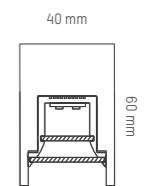

1340 mm 31 W

1040 mm 24 W

Drivers / External

DALI, PUSH DIM	LCM40DA
CASAMBI DIM	LCM40BLE

Drivers / External, Tunable white

DALI, PUSH DIM	HLC45
CASAMBI DIM	TRILC

The advanced micro prism opal diffuser gives a remarkably low glare, resulting in a pleasant but efficient light.

## TECHNICAL SPECIFICATIONS

Available colors and materials

End cap color

Surface Finish Oak, Walnut: Oil wax, Black Lacquer

Curve 1040 mm pendant lx / measured 1.0 m on the table

Drivers / External

500 mA	DALI, PUSH DIM	LCM40DA
	CASAMBI DIM	LCM40BLE

Drivers / External, Tunable white

500 mA	DALI, PUSH DIM	HLC45
	CASAMBI DIM	TRILC

Rated Power	24-36 W	Kelvin	2700 K, 3000 K, 4000 K
	Voltage		220-240V 50/60 Hz,
Output	20-46V 350-900 mA, (standard 500mA)	Lumen	1040 mm / 1300 lm 1340 mm / 1660 lm, 1640 mm / 1950 lm
Cord Length	Standard 3 m, Transparent 5 mm, 6 mm with Tunable white.	CRI, UGR	93, UGR<19
		Package Size	100 x 115 x 1080-1680 mm
Power Box	Ceiling cup 220 x 110 x 35 mm White RAL 9003 fine efekt	Package Weight	1,5-3 kg