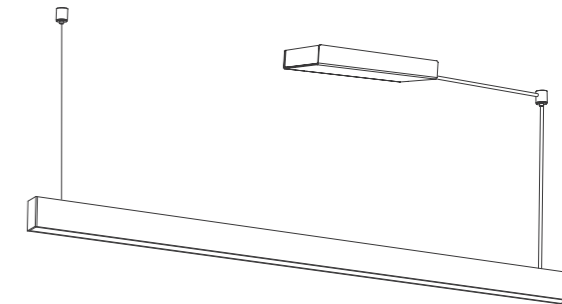

## TECHNICAL SPECIFICATIONS

Available colors and materials

End cap color

Surface Finish Oak, Walnut: Oil wax, Black Lacquer

Curve 1040 mm pendant lx / measured 1.0 m on the table

Drivers / External

500 mA	DALI, PUSH DIM	LCM40DA
	CASAMBI DIM	LCM40BLE

Drivers / External, Tunable white

500 mA	DALI, PUSH DIM	HLC45
	CASAMBI DIM	TRILC

Rated Power	24-36 W	Kelvin	2700 K, 3000 K, 4000 K
	Voltage		220-240V 50/60 Hz,
Output	20-46V 350-900 mA, (standard 500mA)	Lumen	1040 mm / 1300 lm 1340 mm / 1660 lm, 1640 mm / 1950 lm
Cord Length	Standard 3 m, Transparent 5 mm, 6 mm with Tunable white.	CRI, UGR	93, UGR<19
		Package Size	100 x 115 x 1080-1680 mm
Power Box	Ceiling cup 220 x 110 x 35 mm White RAL 9003 fine efekt	Package Weight	1,5-3 kg