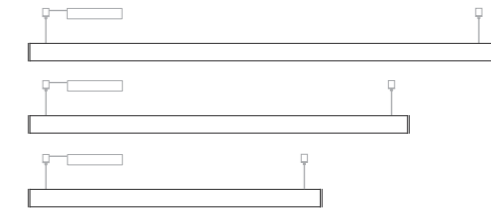

SQUARE PENDANT IS A OFFICE LIGHT THAT CATERS TO THE DEMANDING NEEDS OF A MODERN HUMAN CENTRIC WORKPLACE LIGHTING.

Square

TUNTO

Collection

Square

TUNTO

**SQUARE PENDANT**

1640 mm 36 W

1340 mm 31 W

1040 mm 24 W

Drivers / External

DALI, PUSH DIM	LCM40DA
CASAMBI DIM	LCM40BLE

Drivers / External, Tunable white

DALI, PUSH DIM	HLC45
CASAMBI DIM	TRILC

The advanced micro prism opal diffuser gives a remarkably low glare, resulting in a pleasant but efficient light.

## TECHNICAL SPECIFICATIONS

Available colors and materials

End cap color

Surface Finish Oak, Walnut: Oil wax, Black Lacquer

Curve 1040 mm pendant lx / measured 1.0 m on the table

Drivers / External

500 mA	DALI, PUSH DIM	LCM40DA
	CASAMBI DIM	LCM40BLE