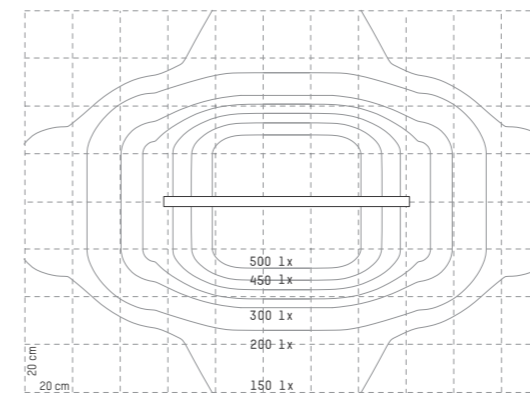

## TECHNICAL SPECIFICATIONS

Available colors and materials

End cap color

Surface Finish Oak, Walnut: Oil wax, Black Lacquer

Curve 1040 mm pendant lx / measured 1.0 m on the table

Drivers / External

500 mA	DALI, PUSH DIM	LCM40DA
	CASAMBI DIM	LCM40BLE

Drivers / External, Tunable white

500 mA	DALI, PUSH DIM	HLC45
	CASAMBI DIM	TRILC

Rated Power	24-36 W	Kelvin	2700 K, 3000 K, 4000 K
	Voltage		220-240V 50/60 Hz,
Output	20-46V 350-900 mA, (standard 500mA)	Lumen	1040 mm / 1300 lm 1340 mm / 1660 lm, 1640 mm / 1950 lm
Cord Length	Standard 3 m, Transparent 5 mm, 6 mm with Tunable white.	CRI, UGR	93, UGR<19
		Package Size	100 x 115 x 1080-1680 mm
Power Box	Ceiling cup 220 x 110 x 35 mm White RAL 9003 fine efekt	Package Weight	1,5-3 kg