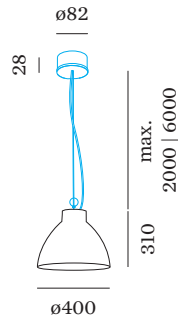

WEVER & DUCRÉ
LIGHTING

BISHOP 4.0

218100GG

GENERAL

Ceiling

Suspended

Greyish Green

IP20

Interior

LED

Lamp E27

E27

Socket E27

Max. power 25 W

PHYSICAL

Diameter 400 mm

Height 310 mm

1.1 kg

ELECTRICAL

220 - 240 V

PC1

0.3 m

Project

Type

Notes

Quantity

Date