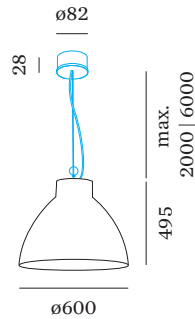

WEVER & DUCRÉ
LIGHTING

BISHOP 6.0

218200K0

GENERAL

Ceiling

Suspended

Jet Black + Gold

IP20

Interior

LED

Lamp E27

E27

Socket E27

Max. power 25 W

PHYSICAL

Diameter 600 mm

Height 495 mm

2.6 kg

ELECTRICAL

220 - 240 V

PC1

0.9 m

Project

Type

Notes

Quantity

Date