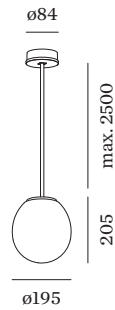

Interior

LED

Lamp C35

E14

Socket E14

Max. power 6 W

PHYSICAL

Diameter 195 mm

Height 205 mm

1.3 kg

ELECTRICAL

220 - 240 V

PC1

Project

Type

Notes

Quantity

Date

WEVER & DUCRÉ
LIGHTING

DRO SUSPENDED 2.0

2522C0WB0

DECO LAMPS

C35 LED Lamp

TYPE	Ø·H (MM)	ORDERCODE
2700K E14	ø37·100	9 0 0 3 C 1 0 3