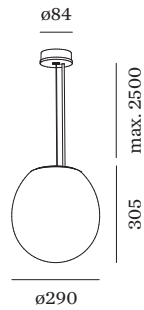

Interior

LED

Lamp A60

E27

Socket E27

Max. power 12 W

PHYSICAL

Diameter 290 mm

Height 305 mm

2.7 kg

ELECTRICAL

220 - 240 V

PC1

Project

Type

Notes

Quantity

Date

WEVER & DUCRÉ
LIGHTING

DRO SUSPENDED 3.0

2523E0WB0

DECO LAMPS

A60 LED Lamp

TYPE	Ø·H (MM)	ORDERCODE
2200K E27	ø60·110	9 0 0 3 E 1 0 9
2700K E27	ø60·110	9 0 0 3 E 1 3 8
2700K E27	ø60·110	9 0 0 3 E 1 5 2