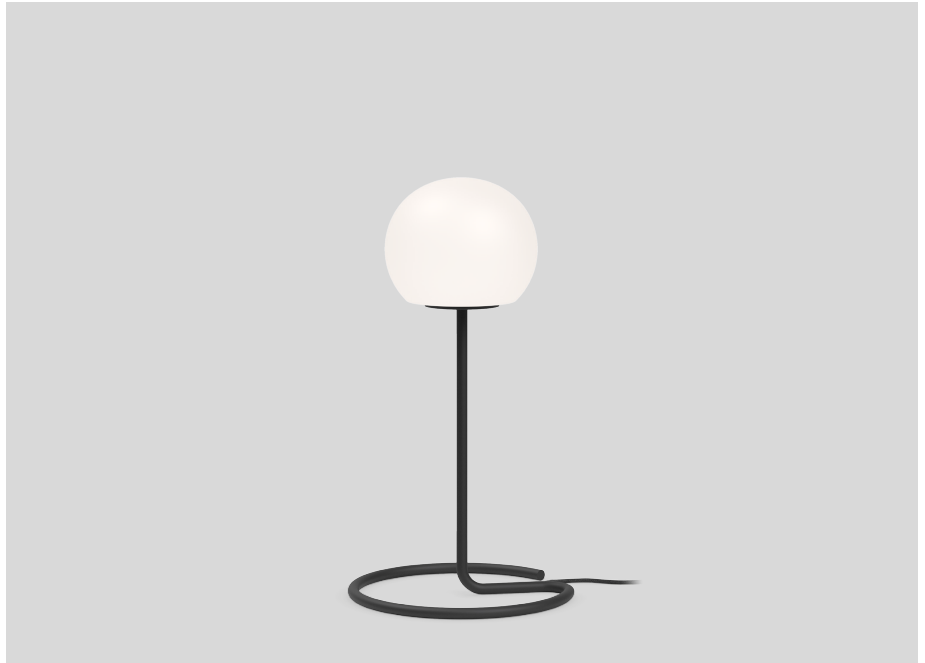

WEVER & DUCRÉ
LIGHTING

DRO TABLE 2.0

6432C0WB0

GENERAL

Table
Standing
Jet Black + White Opal Glass
IP20
Interior

LED

Lamp C35
E14
Socket E14
max. 6 W

PHYSICAL

Diameter 300 mm
Height 540 mm
2.3 kg
cable plug with dimmer

ELECTRICAL

220 - 240 V
PC2

Project
Type
Notes
Quantity
Date

WEVER & DUCRÉ
LIGHTING

DRO TABLE 2.0

6432C0WB0

DECO LAMPS

C35 LED Lamp

TYPE	Ø · H (MM)	ORDERCODE
2700K E14	ø37 · 100	9 0 0 3 C 1 0 3