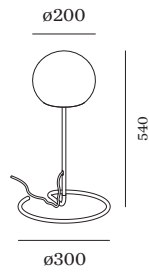

WEVER & DUCRÉ
LIGHTING

DRO TABLE 2.0

6432C0WB0

GENERAL

Table
Standing
Jet Black + White Opal Glass
IP20
Interior

LED

Lamp C35
E14
Socket E14
max. 6 W

PHYSICAL

Diameter 300 mm
Height 540 mm
2.3 kg
cable plug with dimmer

ELECTRICAL

220 - 240 V
PC2

Project
Type
Notes
Quantity
Date

WEVER & DUCRÉ
LIGHTING

DRO TABLE 2.0

6432C0WB0

DECO LAMPS

C35 LED Lamp

TYPE	Ø · H (MM)	ORDERCODE
2700K E14	ø37 · 100	9 0 0 3 C 1 0 3