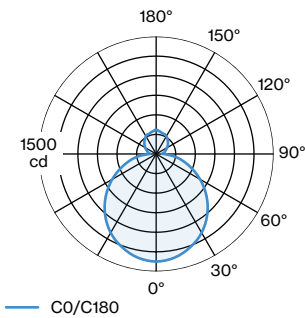

WEVER & DUCRÉ
LIGHTING

GIGANT 10.0

213185W4

GENERAL

Ceiling
Suspended
White LLDPE
IP20
Interior
5330 lm

LED

3000 K
CRI 80
L90 / 50000 h
3-step binning

OPTICAL

Opal

PHYSICAL

Diameter 1000 mm
Height 105 mm
8.8 kg

ELECTRICAL

incl. PS | DALI dim
220 - 240 V
Total connected power 42 W
127 lm/W
PC1
0.3 m

Project
Type
Notes
Quantity
Date

LIGHT DISTRIBUTION

WEVER & DUCRÉ
LIGHTING

GIGANT 10.0

213185W4

SUSPENSION OPTIONS

Suspension Set

TYPE	LENGTH (MM)	ORDERCODE
GIGANT 4.0m	4000	9 0 0 1 5 1 1 4