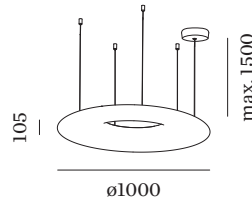

Opal

PHYSICAL

Diameter 1000 mm
Height 105 mm
8.8 kg

ELECTRICAL

incl. PS | DALI dim
220 - 240 V
Total connected power 42 W
127 lm/W
PC1
0.3 m

Project
Type
Notes
Quantity
Date

LIGHT DISTRIBUTION

WEVER & DUCRÉ
LIGHTING

GIGANT 10.0

213185W4

SUSPENSION OPTIONS

Suspension Set

TYPE	LENGTH (MM)	ORDERCODE
GIGANT 4.0m	4000	9 0 0 1 5 1 1 4