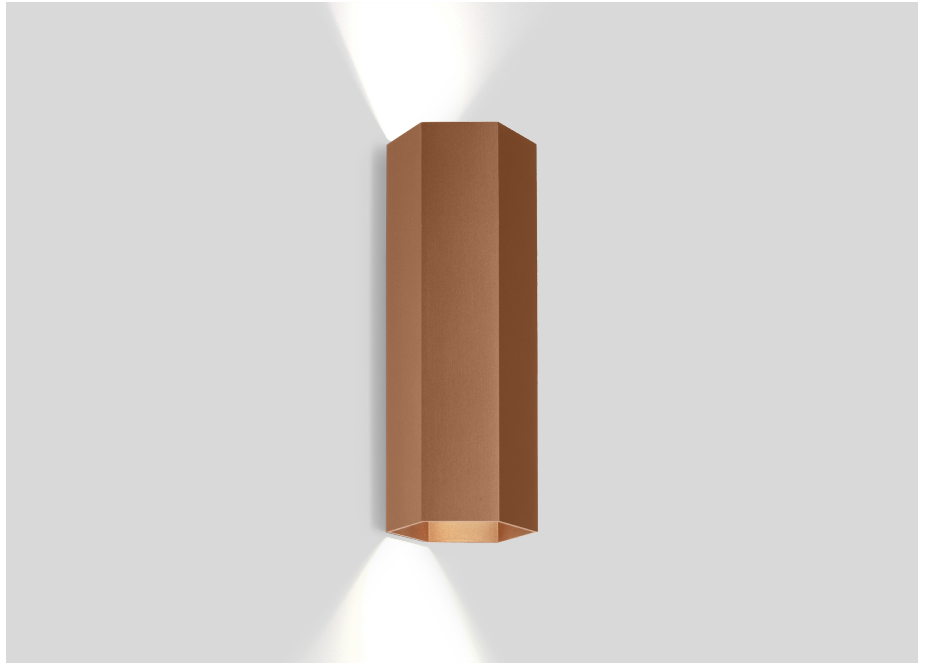

WEVER & DUCRÉ
LIGHTING

HEXO mini 2.0

301420P0

GENERAL

Wall
Surface
Copper
IP20
Interior
Indirect 325 lm
Direct 650 lm
Total 975 lm

LED

Lamp 2 x PAR16
PAR16
Socket GU10
max. 12 W
2700 K
CRI 90

PHYSICAL

Diameter 77 mm
Height 200 mm
0.4 kg

ELECTRICAL

100 - 240 V
Total connected power 23 W
PC1
0.3 m

Project
Type
Notes
Quantity
Date

LIGHT DISTRIBUTION

WEVER & DUCRÉ
LIGHTING

HEXO mini 2.0

301420P0