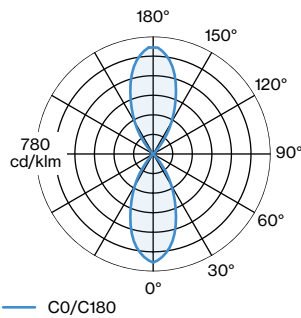

WEVER & DUCRÉ
LIGHTING

HEXO mini 2.0

301420P0

GENERAL

Wall
Surface
Copper
IP20
Interior
Indirect 325 lm
Direct 650 lm
Total 975 lm

LED

Lamp 2 x PAR16
PAR16
Socket GU10
max. 12 W
2700 K
CRI 90

PHYSICAL

Diameter 77 mm
Height 200 mm
0.4 kg

ELECTRICAL

100 - 240 V
Total connected power 23 W
PC1
0.3 m

Project
Type
Notes
Quantity
Date

LIGHT DISTRIBUTION

WEVER & DUCRÉ
LIGHTING

HEXO mini 2.0

301420P0

PAR16 LED Lamp | Ambient

| TYPE | Ø · H (MM) | ORDERCODE |
|-------------------|------------|-----------------|
| 1800-2850K GU10 | Ø50·58 | 9 0 1 2 2 9 S 9 |