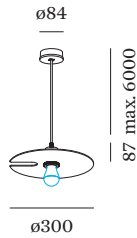

Interior

LED

E27

Socket E27

Max. power 15 W

PHYSICAL

Diameter 300 mm

Height 2587 mm

Quantity

Date

WEVER & DUCRÉ
LIGHTING

MIRRO SUSPENDED 1.0

6341E8NB0

DECO LAMPS

A60 LED Lamp

TYPE	COLOUR	Ø·H (MM)	ORDERCODE
2700K E27	Gold Mirror	ø60·110	9 0 0 3 E 1 3 9
2700K E27	Silver Mirror	ø60·110	9 0 0 3 E 1 4 0
2200K E27	Gold Mirror	ø60·110	9 0 0 3 E 1 5 0